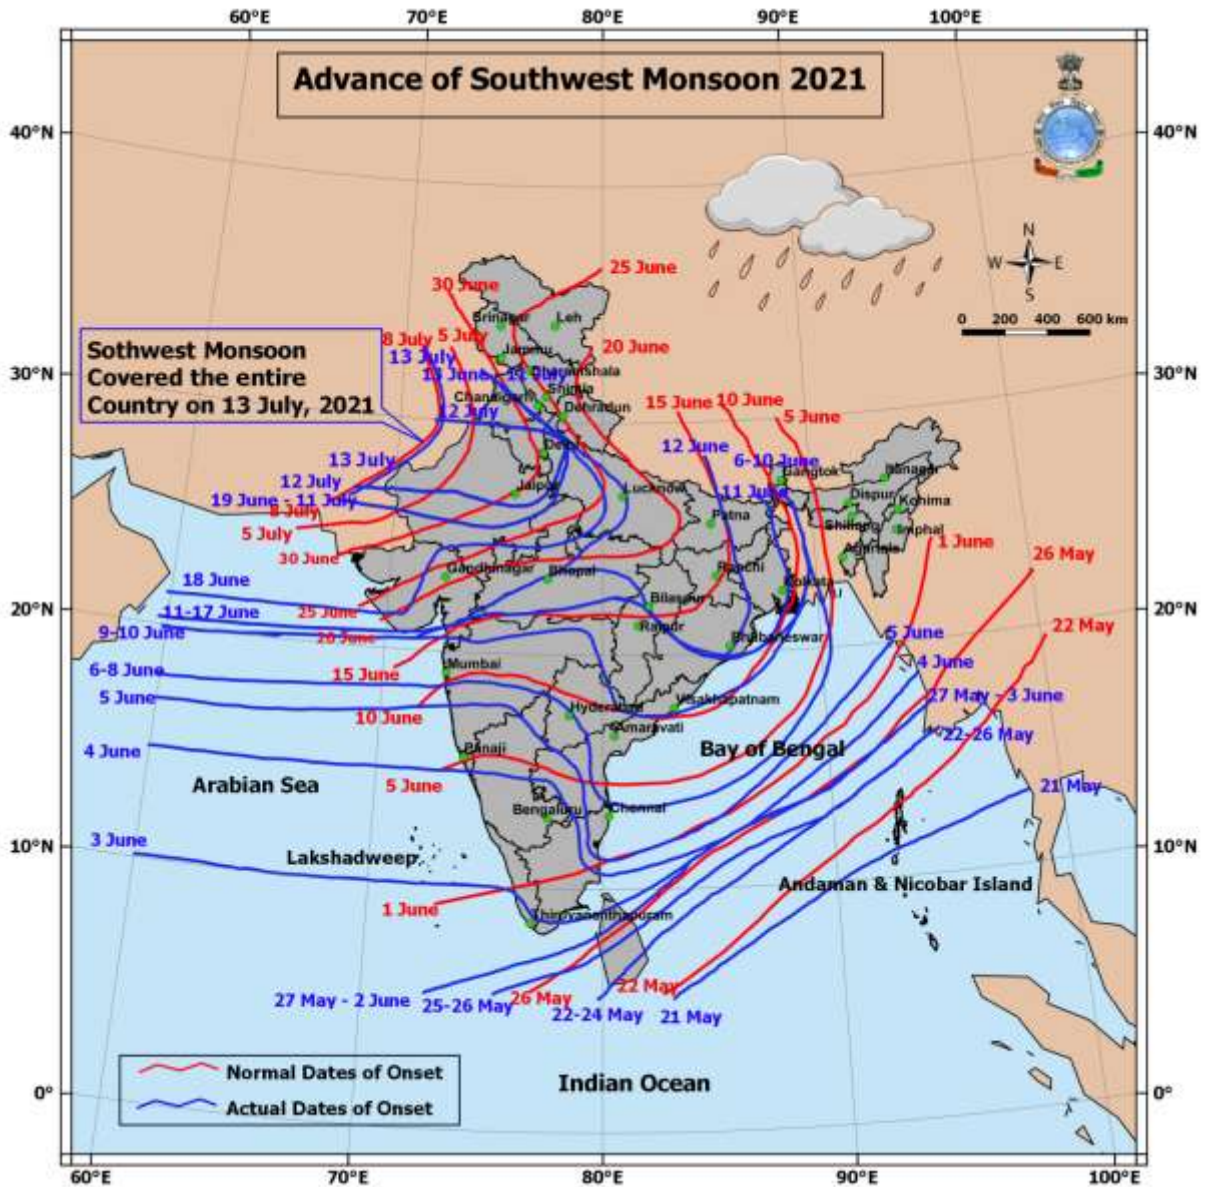

In association with the continued prevalence of moist easterly winds from the Bay of Bengal in the lower levels since past 4 days, enhanced cloud cover and scattered to fairly widespread rainfall, the southwest monsoon has further advanced into remaining parts of the country including Delhi, remaining parts of Uttar Pradesh, Punjab, Haryana and Rajasthan. Thus, the Southwest Monsoon has covered entire country on 13th July, against the normal date of 08th July (Figure).

The monsoon advanced over Delhi, thus occurred on 13th July against the normal date of 27th June.

The dates of advance of monsoon over the country and Delhi against their normal date in recent years are shown in table 1.

Rainfall recorded (from 0830 hours IST of 12.07.2021 to 0830 hours IST of 13.07.2021) (in cm), over areas where Monsoon advanced today:

Safdarjung-2.5, Ayanagar-1.3, Palam-2.4, CHO Lodi Road-0.9, Ridge-1.0, Gurgram-5.1, Faridabad-2.8, Panipath-1.0, Rohtak-2.2, Hisar-3.3, Fatehabad-3.0, Jaisalmer-7.7, Bikaner-6.8, Churu-9.0.

Figure: Advancement of Southwest Monsoon over the country and their normal dates.

Table: Historical Dates of advance of Southwest Monsoon over Delhi and entire Country 1960-2020 and Dates of 2021

Year	Date of Advance of monsoon over Delhi	Date when monsoon covered entire India
1960	27-Jun	29-Jun
1961	9-Jun	21-Jun
1962	24-Jun	5-Jul
1963	7-Jul	14-Jul
1964	5-Jul	6-Jul
1965	7-Jul	10-Jul
1966	20-Jun	6-Jul
1967	2-Jul	2-Jul
1968	9-Jul	9-Jul
1969	12-Jul	15-Jul
1970	29-Jun	3-Jul