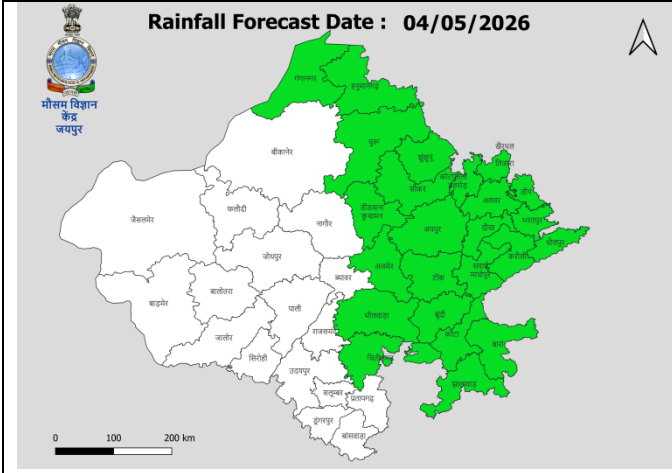

वर्षा पूर्वानुमान मानचित्र / Rainfall forecast map :