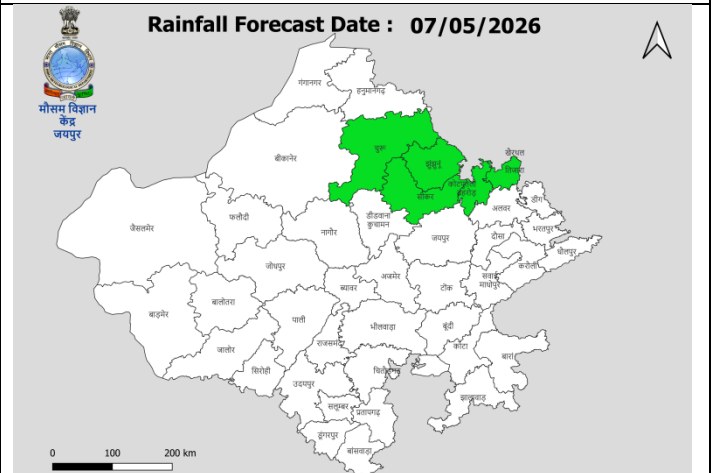

वर्षा पूर्वानुमान मानचित्र / Rainfall forecast map :