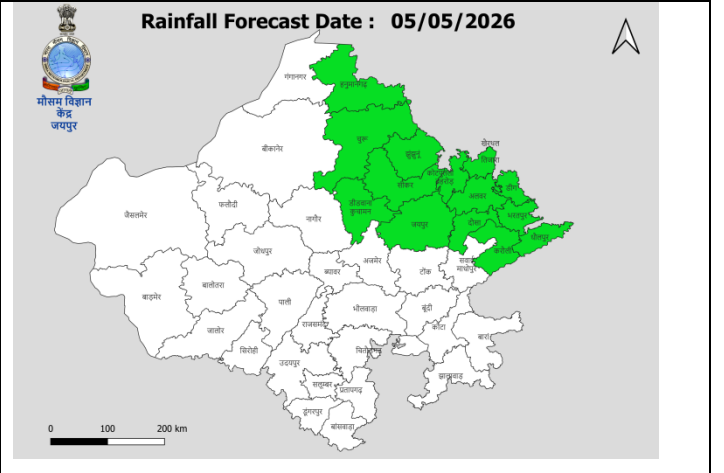

वर्षा पूर्वानुमान मानचित्र / Rainfall forecast map :