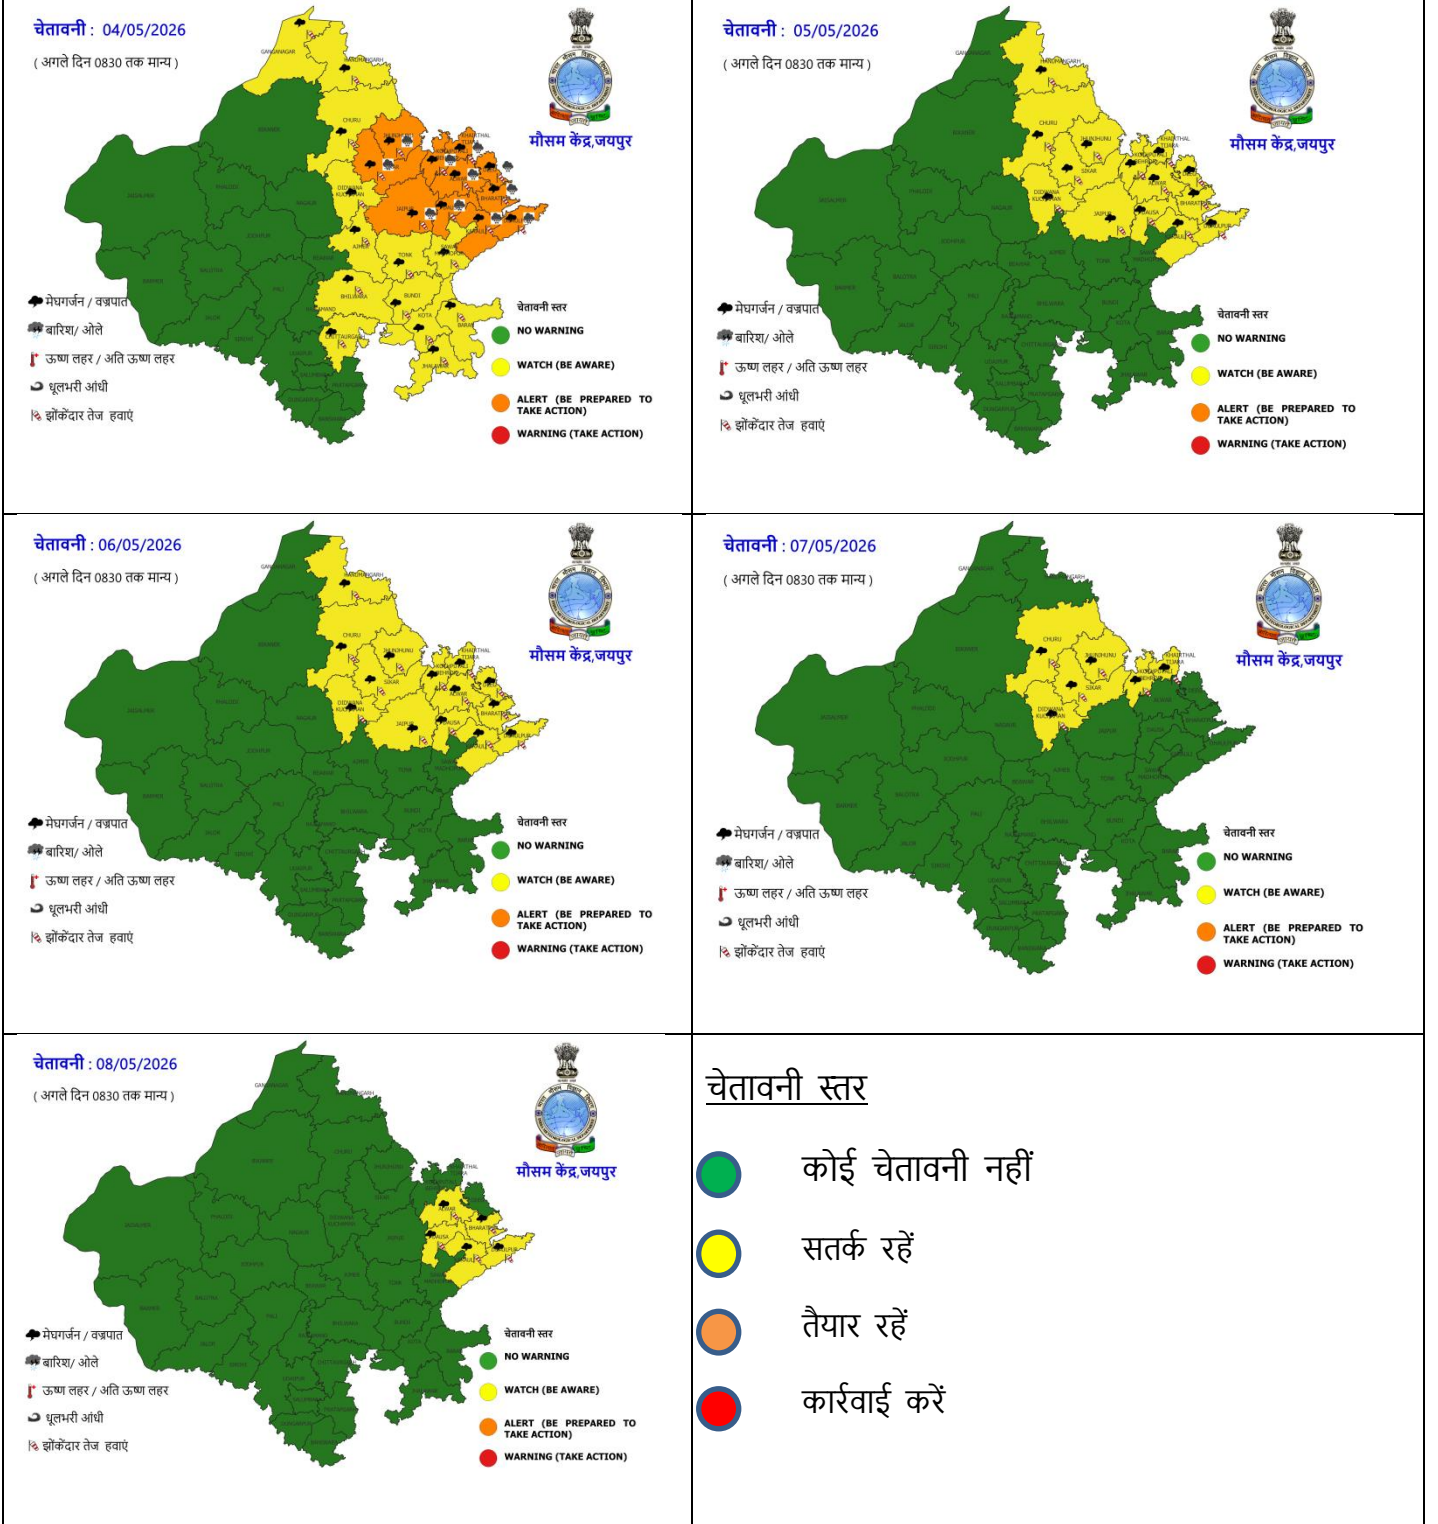

चेतावनी मानचित्र
जारी दिनांक : 04 May 2026