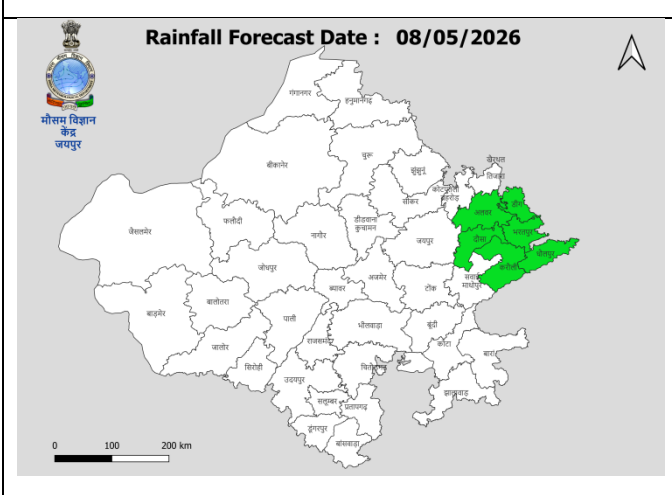

वर्षा पूर्वानुमान मानचित्र / Rainfall forecast map :