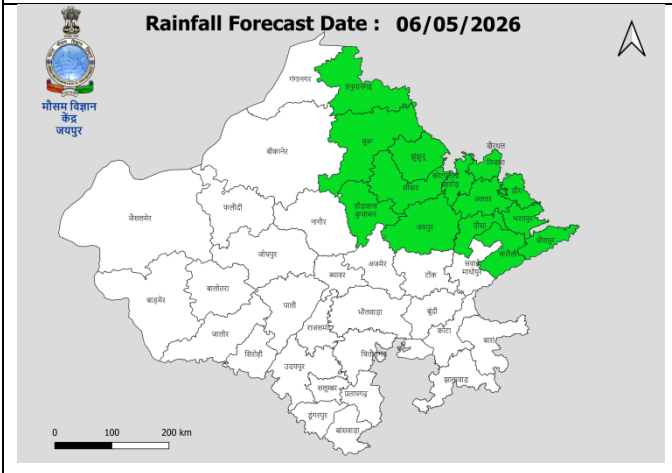

वर्षा पूर्वानुमान मानचित्र / Rainfall forecast map :