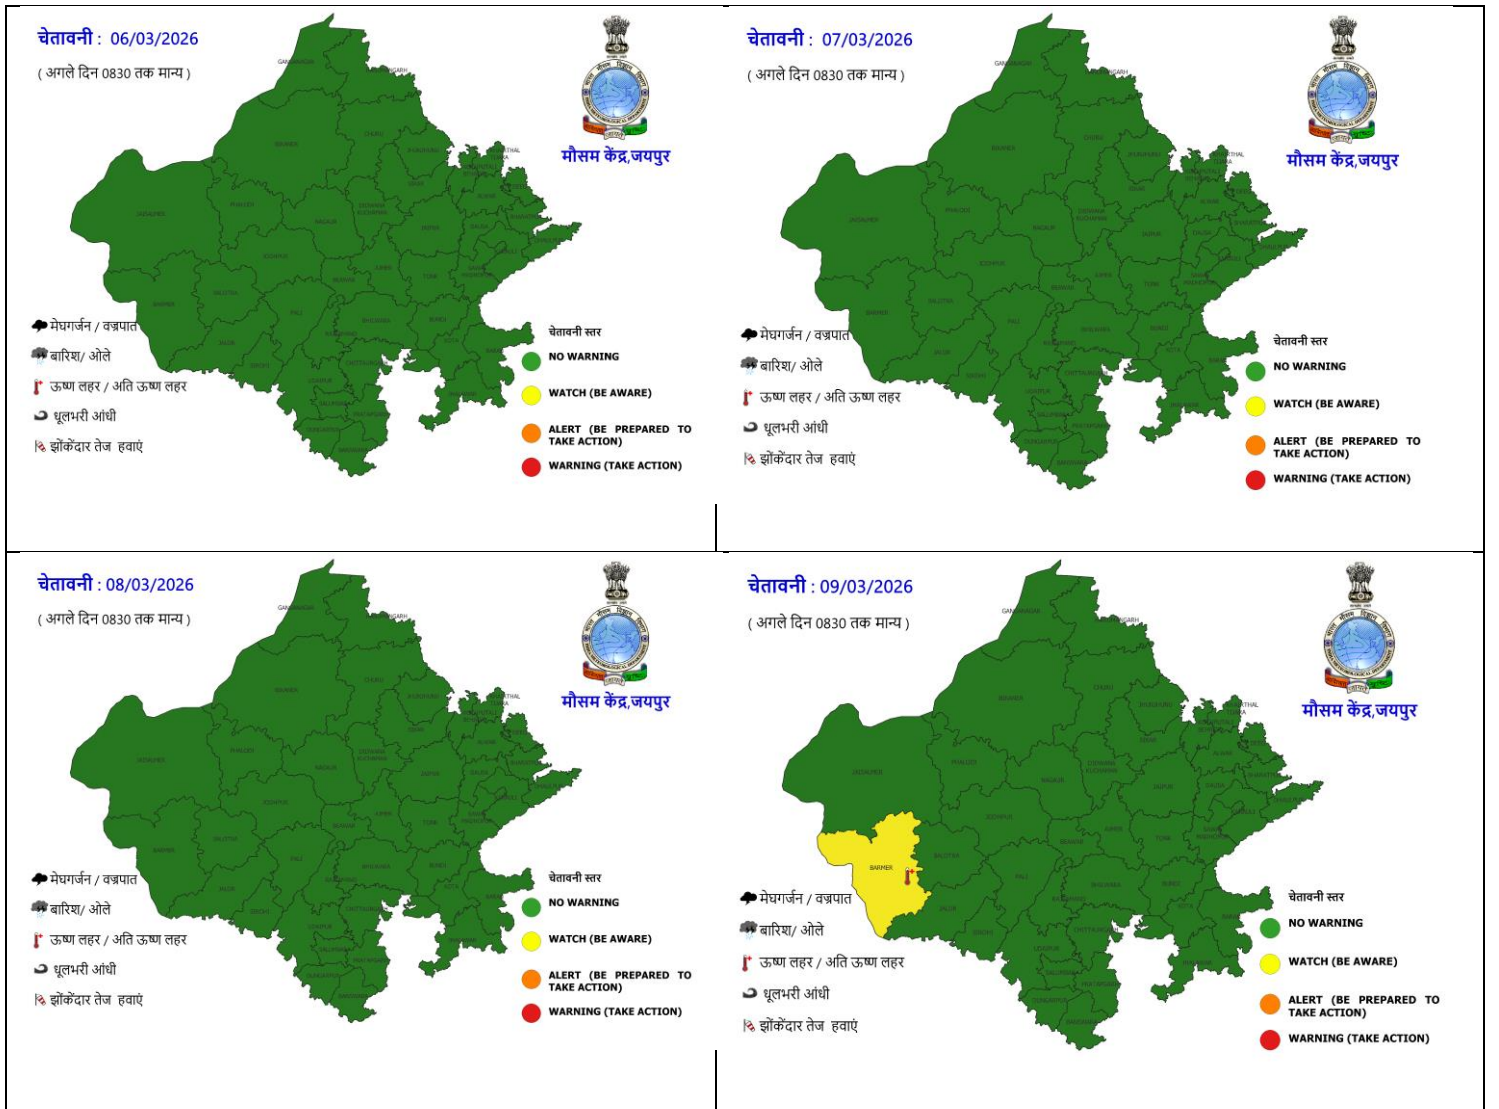

Livestock	Vegetive	Reduced feed intake	Keep cattle and goats in a cooler place to protect them from heat wave
		Decreased activity	Provide fresh water 3-4 times in a day to animals
		Seeks shady and airy places	
		Increases respiratory rate, peripheral blood flow and sweating.	
Green gram		High ET losses	Light and frequent irrigation

चेतावनी मानचित्र

जारी दिनांक : 06 March 2026

वेबसाइट: <http://rmcnewdelhi.imd.gov.in/MET_CENTRES/MCJPR/>, <https://mausam.imd.gov.in/jaipur/>

मौसम केंद्र जयपुर, फ़ोन: 0141-2988121, 2790194, ईमेल: agrometmcjaipur@gmail.com