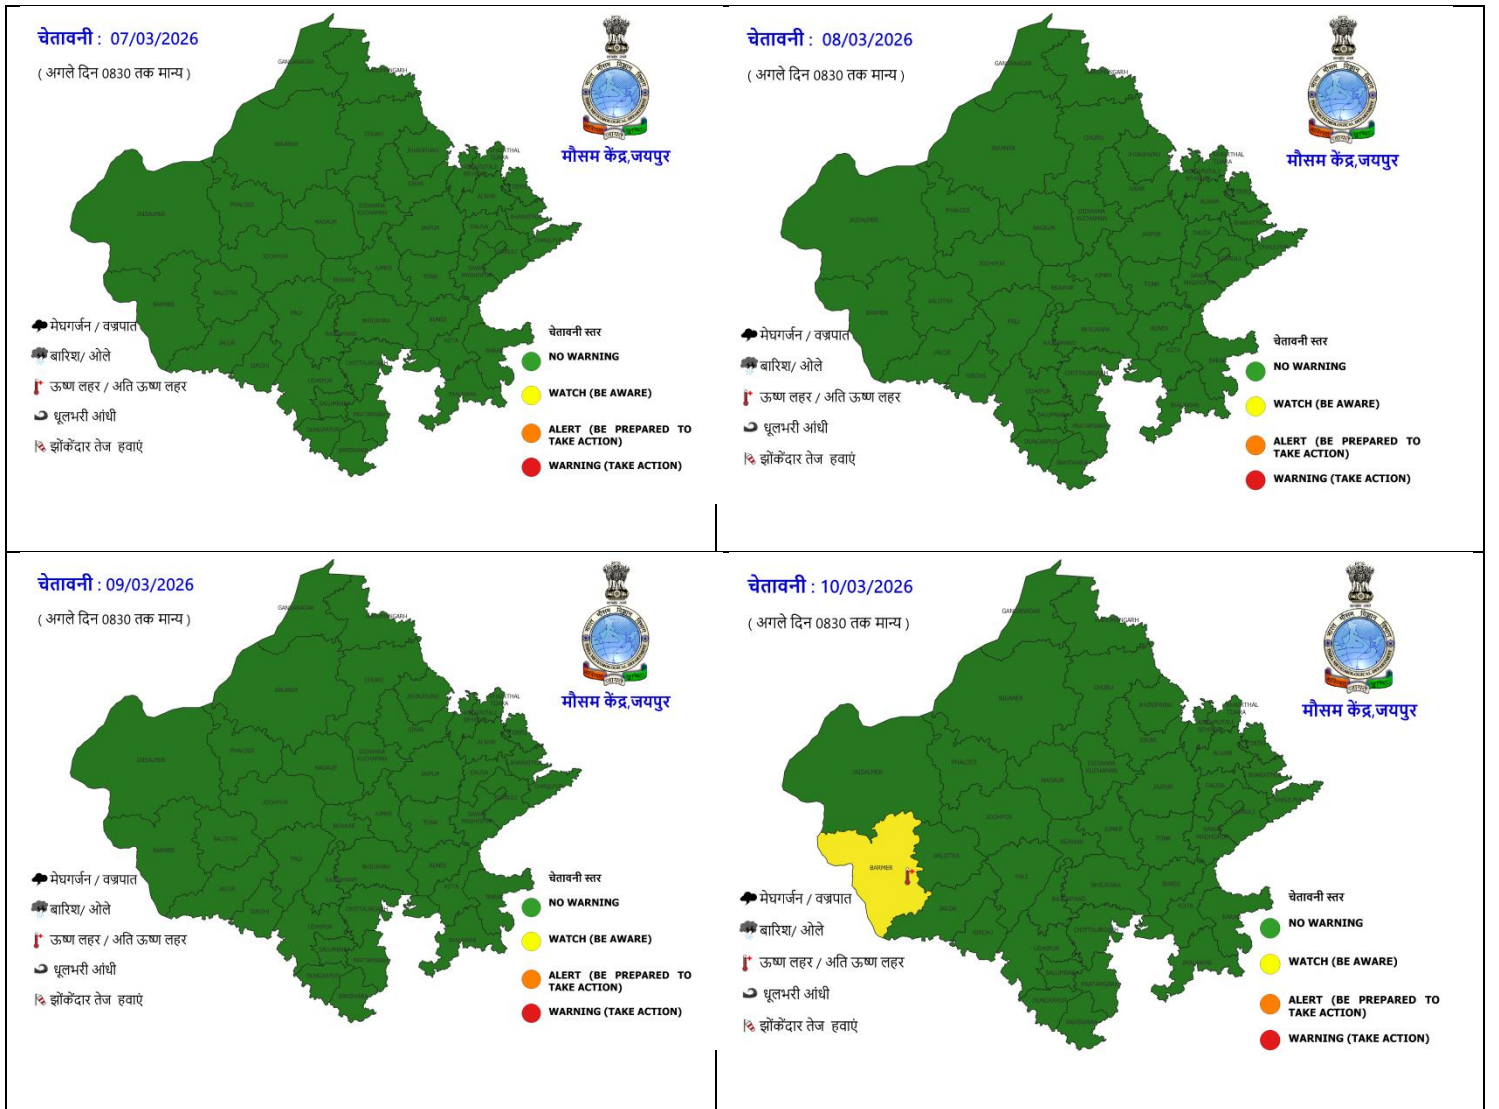

Livestock			Reduced feed intake	Keep cattle and goats in a cooler place to protect them from heat wave
			Decreased activity	Provide fresh water 3-4 times in a day to animals
			Seeks shady and airy places	
			Increases respiratory rate, peripheral blood flow and sweating.	
Green gram	Vegetive		High ET losses	Light and frequent irrigation

चेतावनी मानचित्र

जारी दिनांक : 07 March 2026

वेबसाइट: <http://rmcnewdelhi.imd.gov.in/MET_CENTRES/MCJPR/>, <https://mausam.imd.gov.in/jaipur/>

मौसम केंद्र जयपुर, फ़ोन: 0141-2988121, 2790194, ईमेल: agrometmcjaipur@gmail.com