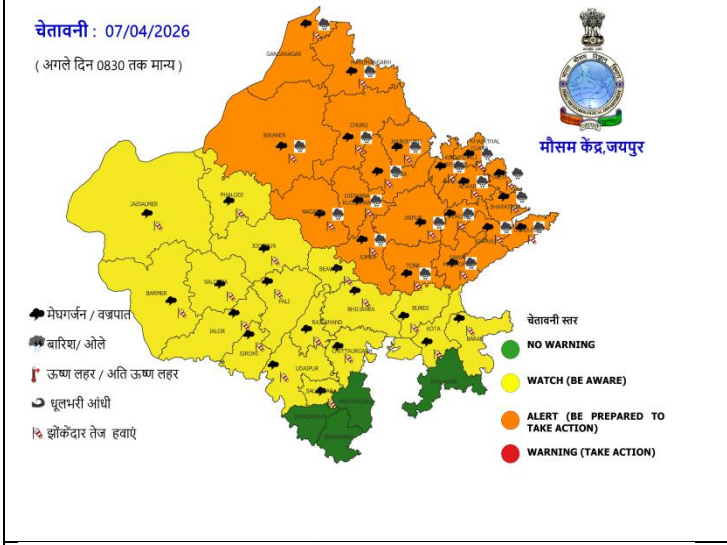

चेतावनी मानचित्र जारी दिनांक : 07 April 2026

चेतावनी स्तर

- कोई चेतावनी नहीं
- सतर्क रहें
- तैयार रहें
- कार्रवाई करें

वर्षा पूर्वानुमान मानचित्र / Rainfall forecast map :

वेबसाइट: <http://rmcnewdelhi.imd.gov.in/MET_CENTRES/MCJPR/>, <https://mausam.imd.gov.in/jaipur/>

मौसम केंद्र जयपुर, फ़ोन: 0141-2988121, 2790194, ईमेल: agrometmcjaipur@gmail.com