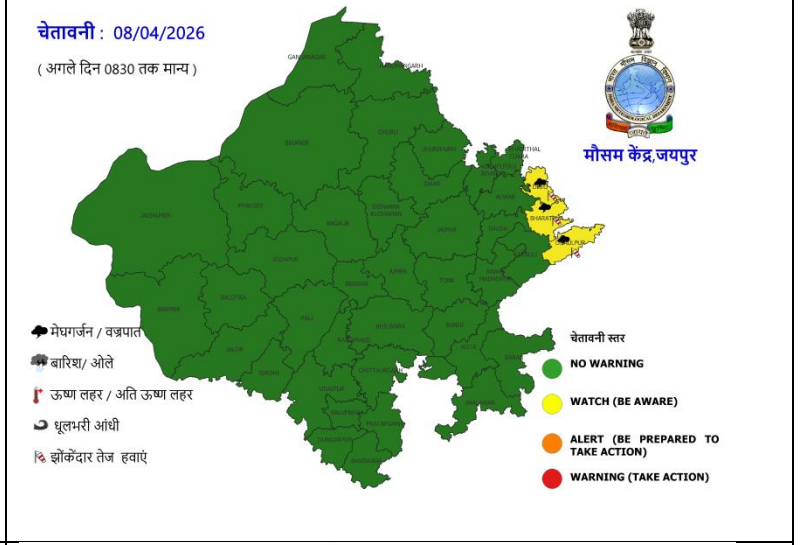

चेतावनी मानचित्र जारी दिनांक : 07 April 2026

चेतावनी स्तर

- कोई चेतावनी नहीं
- सतर्क रहें
- तैयार रहें
- कार्रवाई करें

वर्षा पूर्वानुमान मानचित्र / Rainfall forecast map :

वेबसाइट: <http://rmcnewdelhi.imd.gov.in/MET_CENTRES/MCJPR/>, <https://mausam.imd.gov.in/jaipur/>

मौसम केंद्र जयपुर, फ़ोन: 0141-2988121, 2790194, ईमेल: agrometmcjaipur@gmail.com