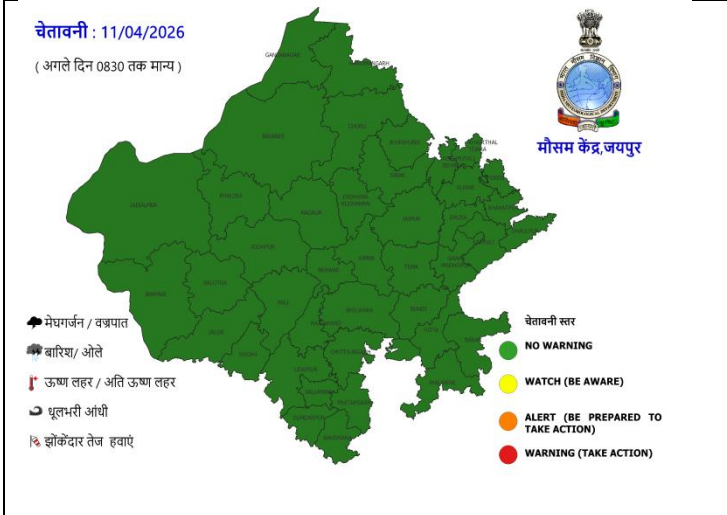

चेतावनी मानचित्र जारी दिनांक : 07 April 2026

चेतावनी स्तर

- कोई चेतावनी नहीं
- सतर्क रहें
- तैयार रहें
- कार्रवाई करें

वर्षा पूर्वानुमान मानचित्र / Rainfall forecast map :

वेबसाइट: <http://rmcnewdelhi.imd.gov.in/MET_CENTRES/MCJPR/>, <https://mausam.imd.gov.in/jaipur/>

मौसम केंद्र जयपुर, फ़ोन: 0141-2988121, 2790194, ईमेल: agrometmcjaipur@gmail.com