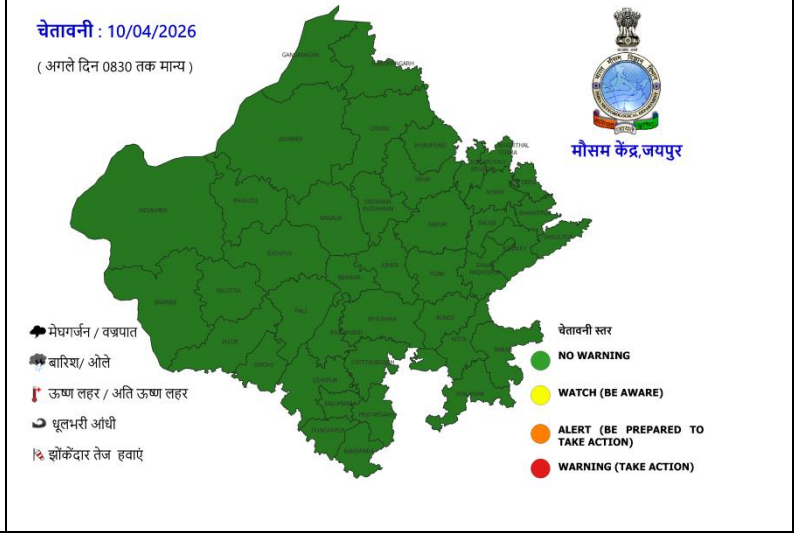

चेतावनी मानचित्र जारी दिनांक : 07 April 2026

चेतावनी स्तर

- कोई चेतावनी नहीं
- सतर्क रहें
- तैयार रहें
- कार्रवाई करें

वर्षा पूर्वानुमान मानचित्र / Rainfall forecast map :

वेबसाइट: <http://rmcnewdelhi.imd.gov.in/MET_CENTRES/MCJPR/>, <https://mausam.imd.gov.in/jaipur/>

मौसम केंद्र जयपुर, फ़ोन: 0141-2988121, 2790194, ईमेल: agrometmcjaipur@gmail.com