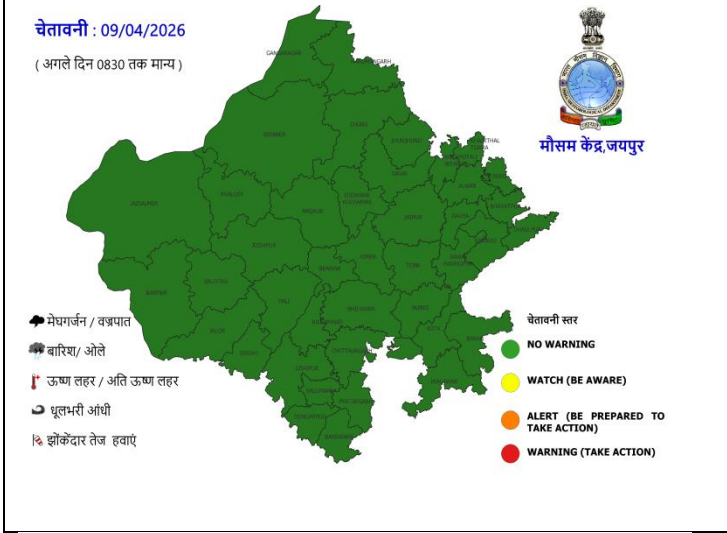

चेतावनी मानचित्र जारी दिनांक : 07 April 2026

चेतावनी स्तर

- कोई चेतावनी नहीं
- सतर्क रहें
- तैयार रहें
- कार्रवाई करें

वर्षा पूर्वानुमान मानचित्र / Rainfall forecast map :

वेबसाइट: <http://rmcnewdelhi.imd.gov.in/MET_CENTRES/MCJPR/>, <https://mausam.imd.gov.in/jaipur/>

मौसम केंद्र जयपुर, फ़ोन: 0141-2988121, 2790194, ईमेल: agrometmcjaipur@gmail.com