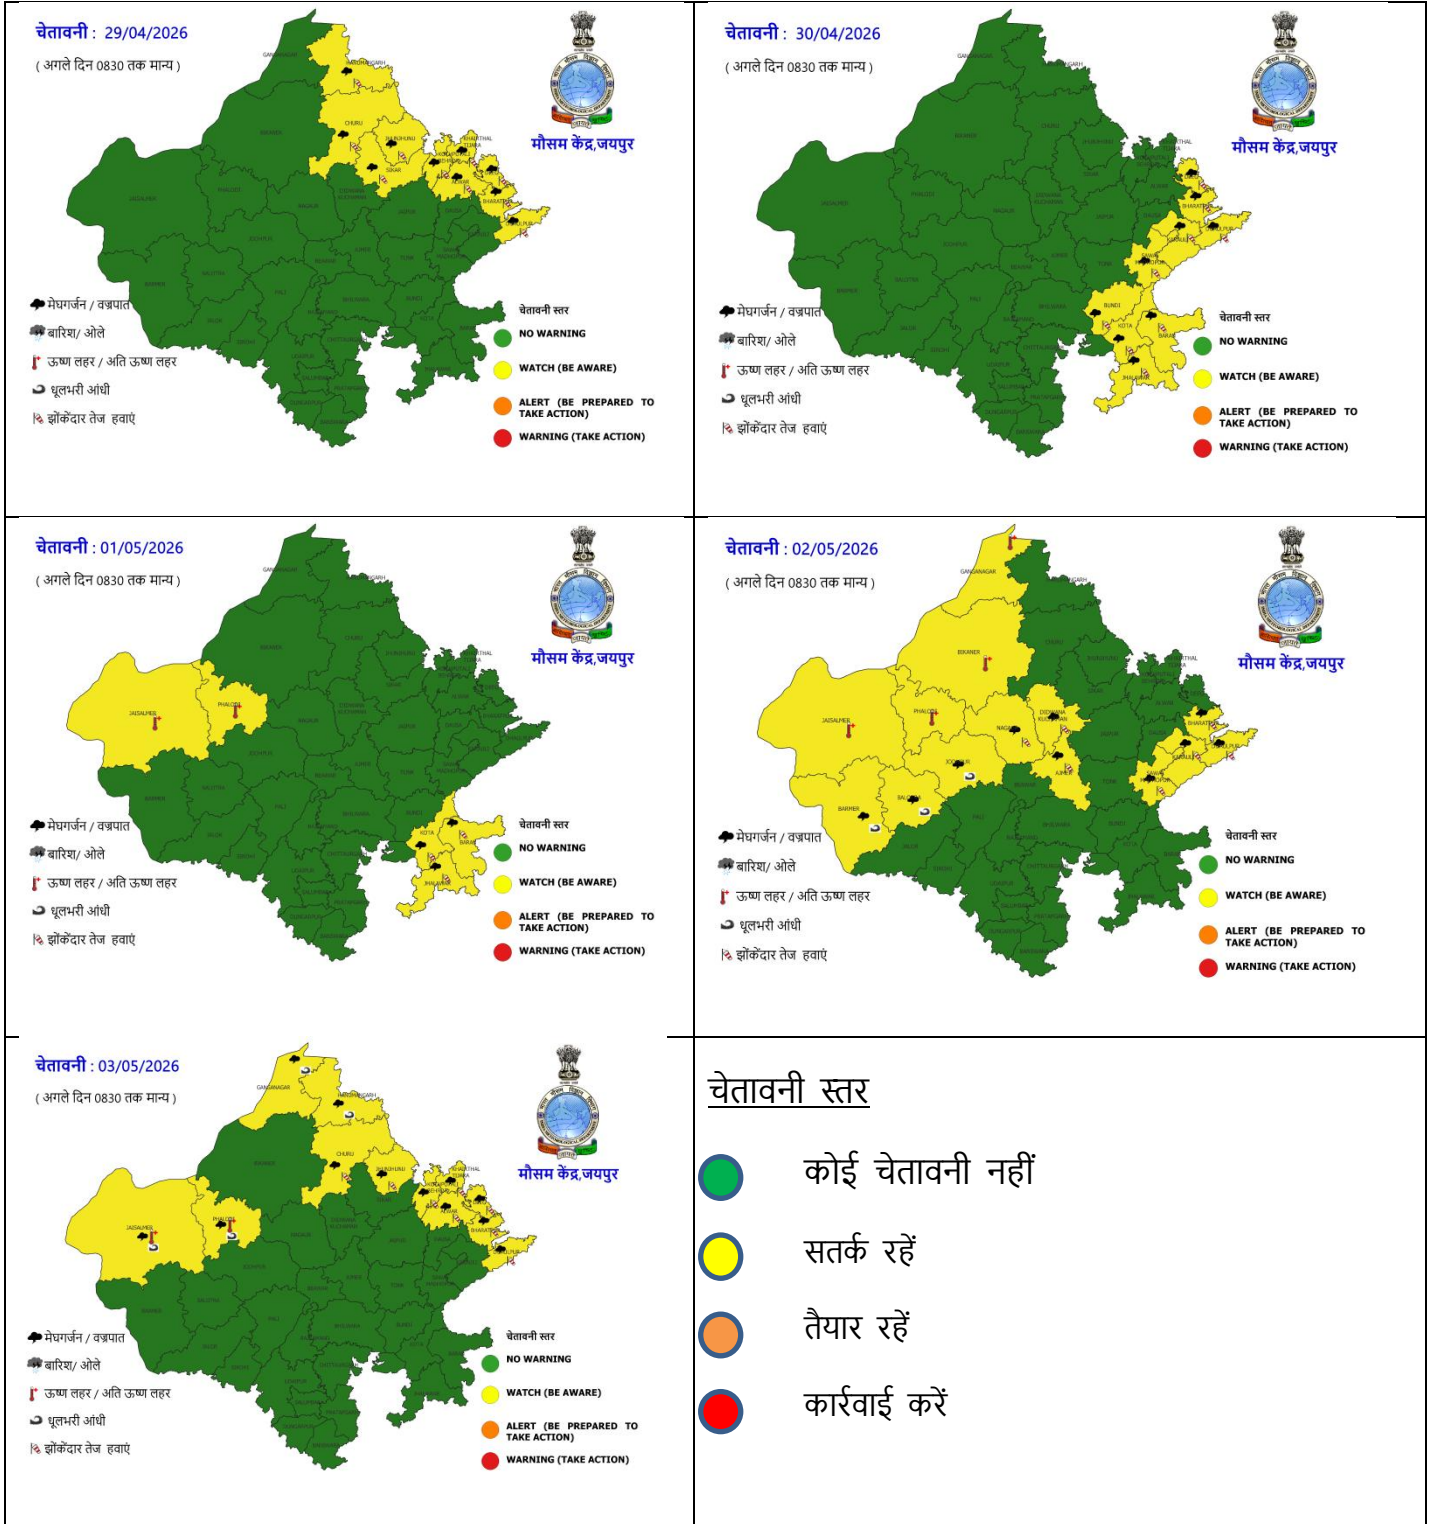

Duststorm				
District	Crop	Stage	Likely Impact on crop	Advisory
Jodhpur Barmer Pali	Vegetable crops	Flowering and Fruiting	Drops in flower and fruit	Do not apply irrigation and chemical spray
			Slow plant and fruit growth	

चेतावनी मानचित्र

जारी दिनांक : 29 April 2026

वेबसाइट: <http://rmcnewdelhi.imd.gov.in/MET_CENTRES/MCJPR/>, <https://mausam.imd.gov.in/jaipur/>

मौसम केंद्र जयपुर, फ़ोन: 0141-2988121, 2790194, ईमेल: agrometmcjaipur@gmail.com