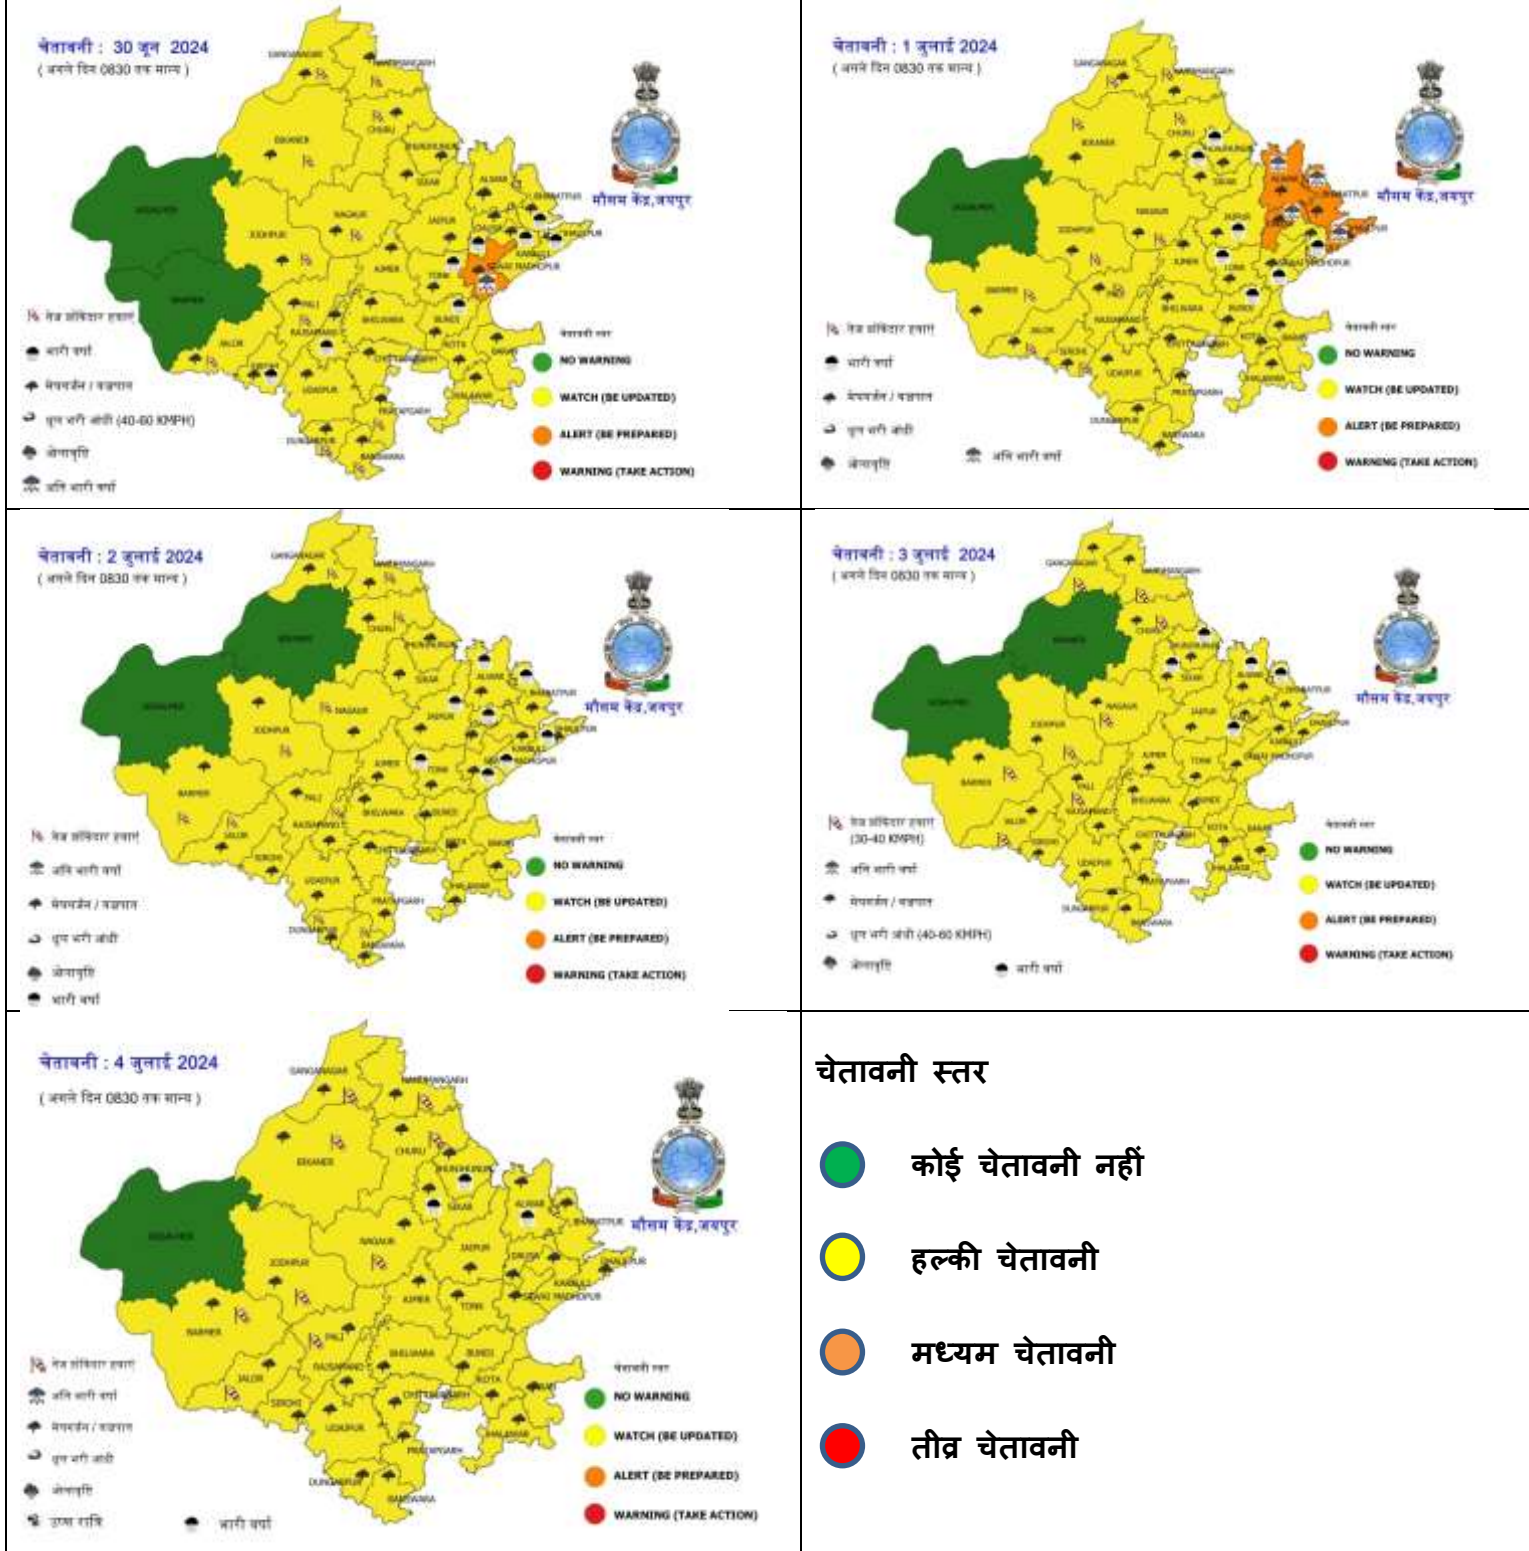

1. BANSWARA –

			Thunderstorm / Lightning	
District	Crop	Stage	Likely Impact on crop	Advisory
Banswara	Green gram	Pod formation to maturity	Pod damage	Keeping in view the possibility of light drizzle & thunderstorm, farmers should be cover the harvested crop and keep it safer place to protect from getting wet.
	Blackgram	Pod formation to maturity	Damage to the pods	Apply light and frequent irrigation if possible or maintain soil moisture
	Vegetable crops (Bottle Gourd, Cucurbits, Okra, Clusterbean etc.)	Flowering and Fruiting	To protect from shattering	Keeping in view the possibility of dust storm, farmers should be cover the harvested vegetables crop and keep it safer place to protect.
	Cotton	Germination	Poor germination	Provide irrigation for better moisture for better germination
	Mango	Fruit maturity	Fruit Dropping	Farmers should be cover the harvested mango fruit and keep it safer place to protect.
	Animals		To protect from gusty winds	Keeping in view the possibility of dust storm, farmers should be cover the animals and keep it safer place to protect.