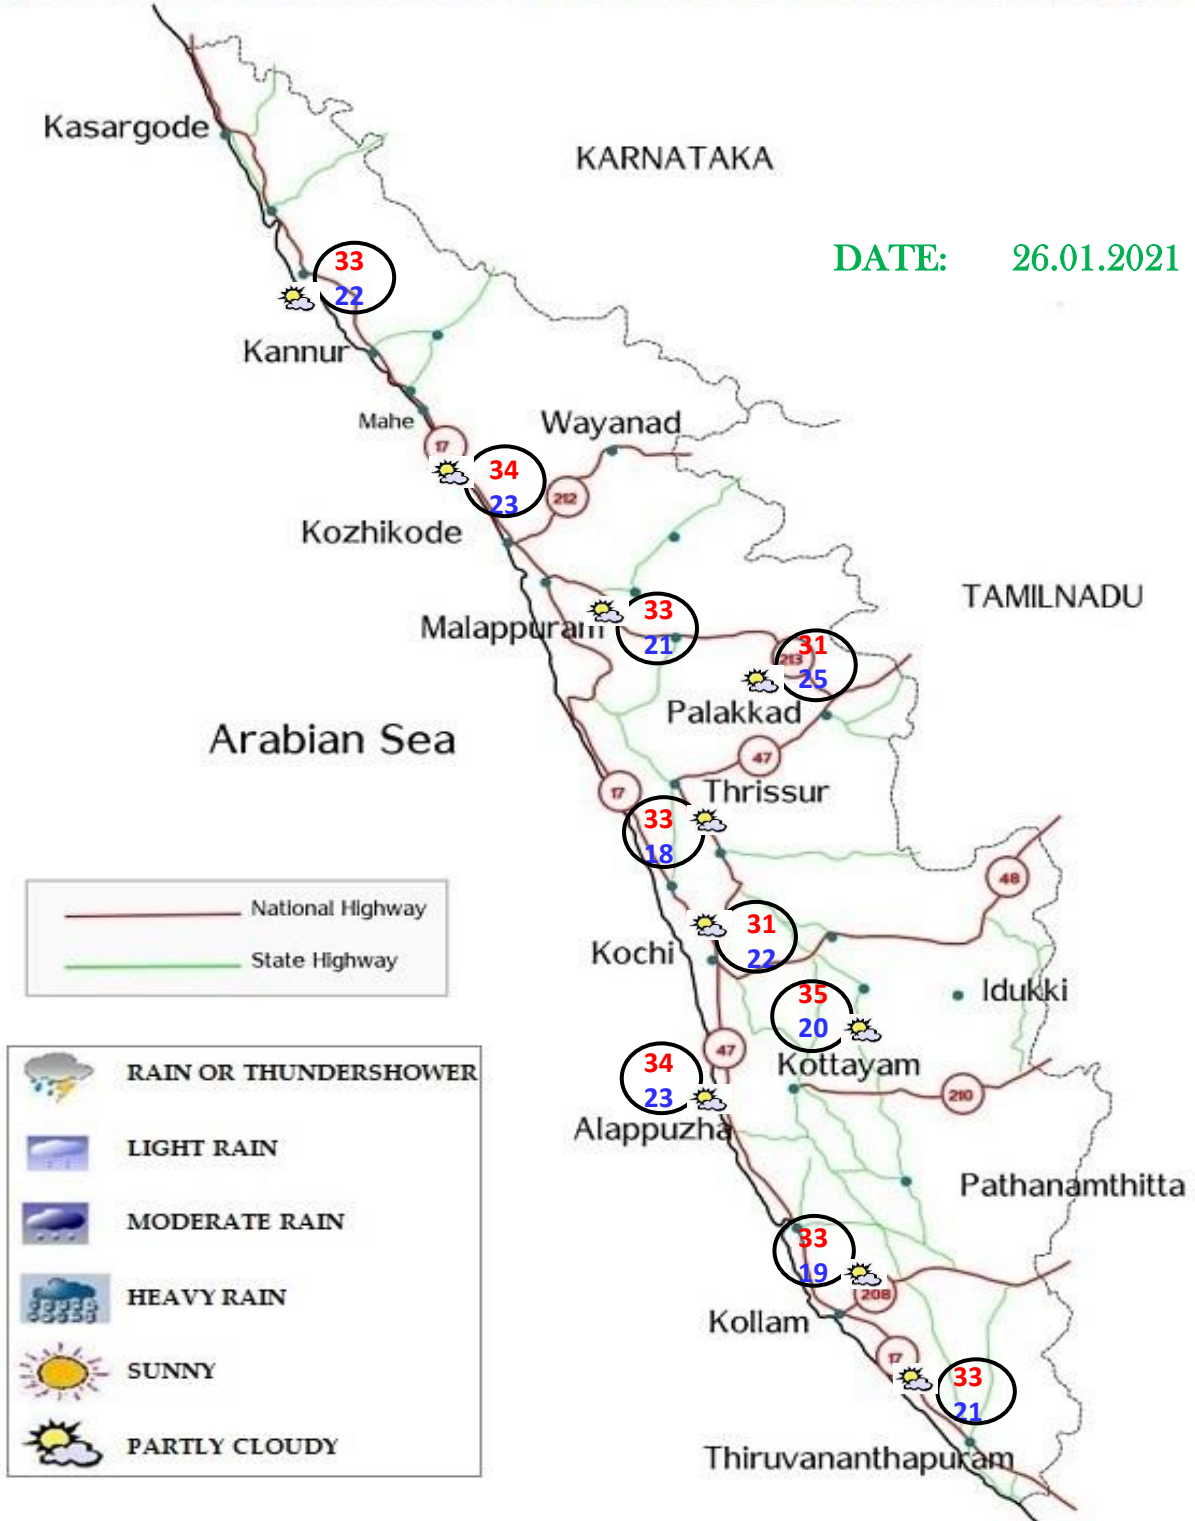

HIGHWAY FORECAST KERALA

FORECAST VALID UPTO 27-January - 2021

Partly cloudy sky likely over all the district highways of Kerala .