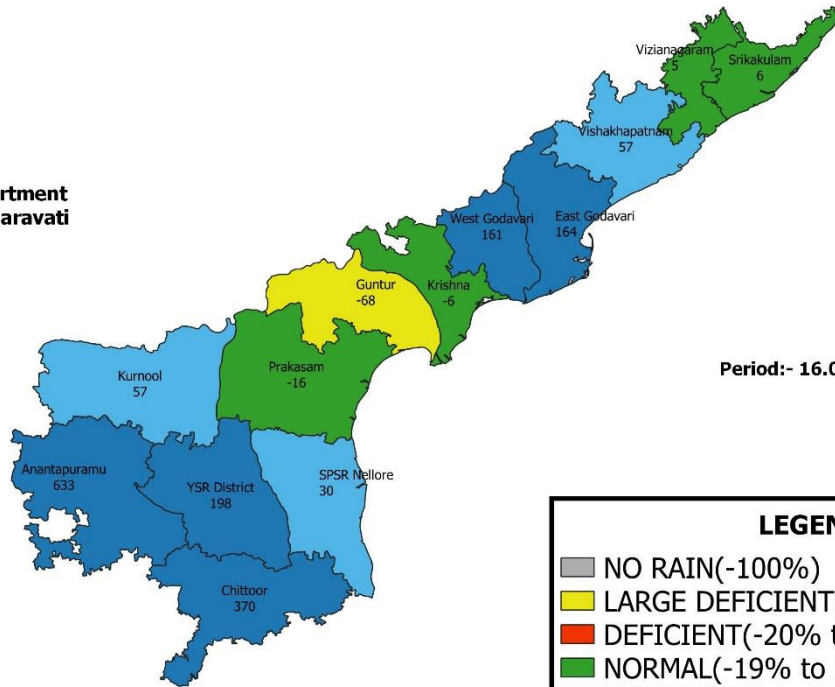

Seasonal Rainfall % Departures from the Long Period Averages for Districts in ANDHRA PRADESH

Period:- 16.06.2022 to 22.06.2022

LEGEND

- NO RAIN(-100%)
- LARGE DEFICIENT(-60% and below)
- DEFICIENT(-20% to -59)%
- NORMAL(-19% to 19%)
- EXCESS(20% to 59%)
- LARGE EXCESS(60% and above)