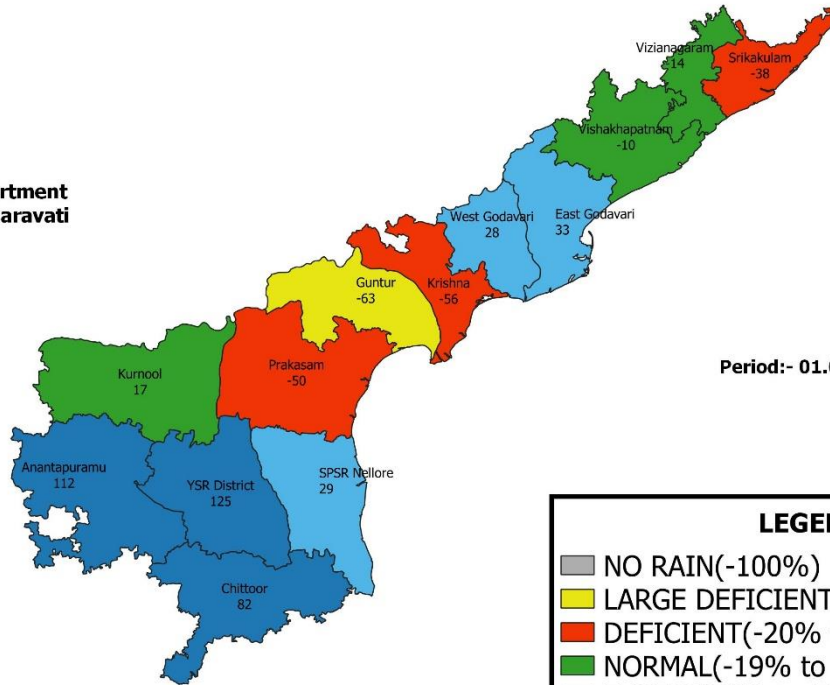

Seasonal Rainfall % Departures from the Long Period Averages for Districts in ANDHRA PRADESH

Period:- 01.06.2022 to 22.06.2022

LEGEND	
Grey	NO RAIN(-100%)
Yellow	LARGE DEFICIENT(-60% and below)
Red	DEFICIENT(-20% to -59)%
Green	NORMAL(-19% to 19%)
Light Blue	EXCESS(20% to 59%)
Dark Blue	LARGE EXCESS(60% and above)

Contact us:

Phone: 8331086973, Email:

mc.amaravati@gmail.com, Visit us on

<https://mausam.imd.gov.in/amaravati/>

Social Media (Instagram, Twitter, Facebook, YouTube) links:

: <https://twitter.com/AmaravatiMc>

: <https://www.instagram.com/mc_amaravati/>

: <https://www.facebook.com/MC-Amaravati-IMD-100787794998444>

: <https://www.youtube.com/channel/UCMhKw9DfBAIcfpacLYVppCw>

Android apps: Mausam- weather forecast; Damini-lightning ; Meghdoot- agriculture forecast.

Address: Head, Meteorological Centre, Amaravati, SRM University Campus, Neerukonda, Guntur District,

Serving the nation since 1875.