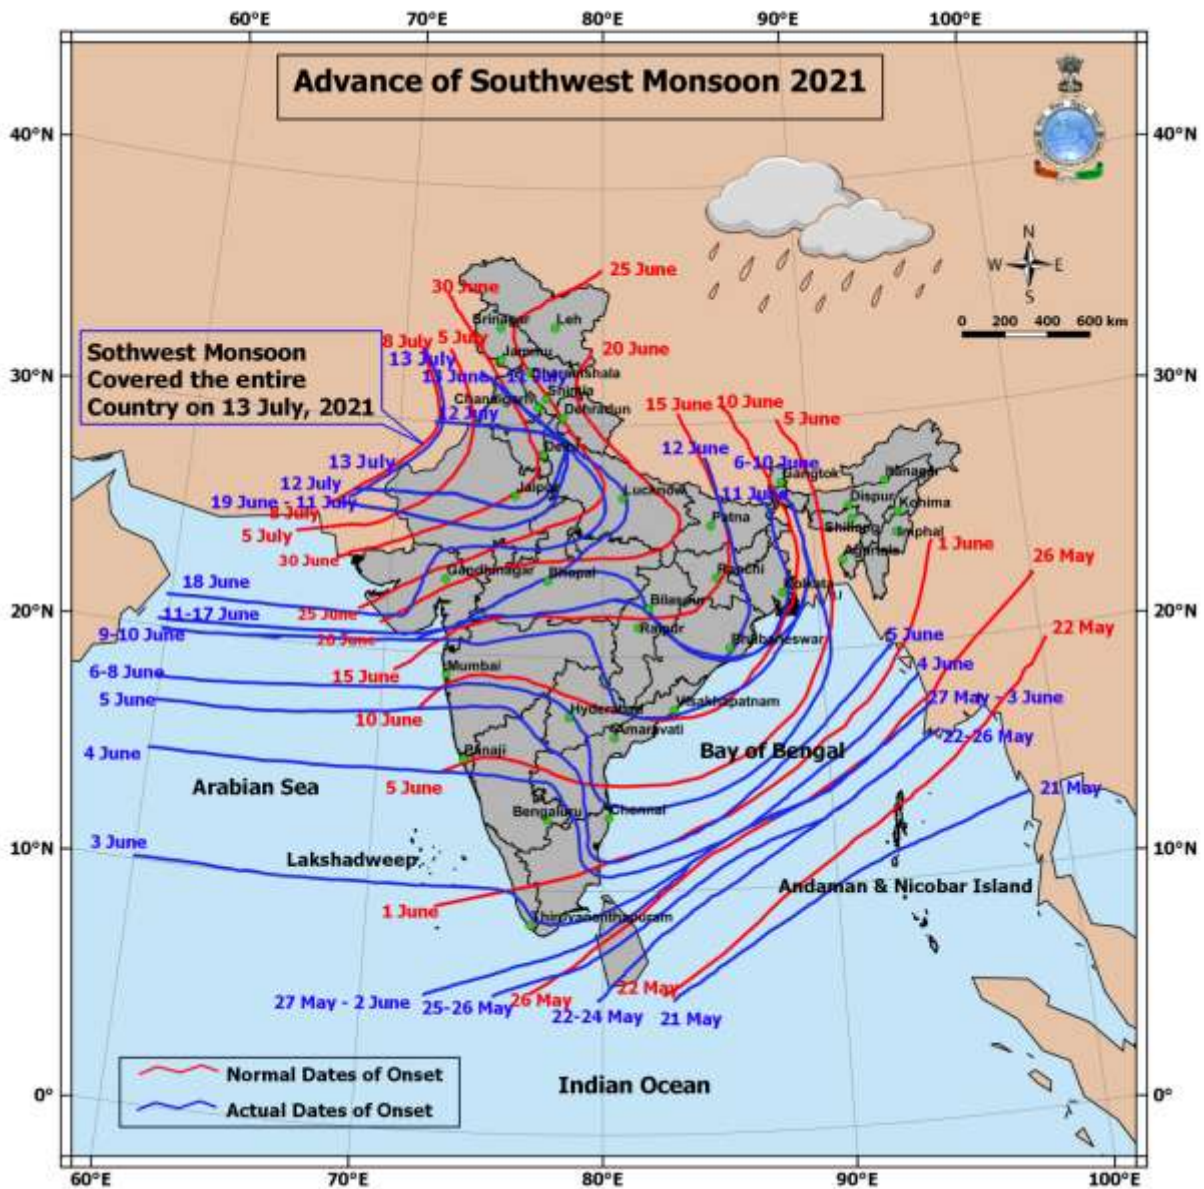

In association with the continued prevalence of moist easterly winds from the Bay of Bengal in the lower levels since past 4 days, enhanced cloud cover and scattered to fairly widespread rainfall, the southwest monsoon has further advanced into remaining parts of the country including Delhi, remaining parts of Uttar Pradesh, Punjab, Haryana and Rajasthan. Thus, the Southwest Monsoon has covered entire country on 13th July, against the normal date of 08th July (Figure).

The monsoon advanced over Delhi, thus occurred on 13th July against the normal date of 27th June.

The dates of advance of monsoon over the country and Delhi against their normal date in recent years are shown in table 1.

Rainfall recorded (from 0830 hours IST of 12.07.2021 to 0830 hours IST of 13.07.2021) (in cm), over areas where Monsoon advanced today:

Safdarjung-2.5, Ayanagar-1.3, Palam-2.4, CHO Lodi Road-0.9, Ridge-1.0, Gurgram-5.1, Faridabad-2.8, Panipath-1.0, Rohtak-2.2, Hisar-3.3, Fatehabad-3.0, Jaisalmer-7.7, Bikaner-6.8, Churu-9.0.

Figure: Advancement of Southwest Monsoon over the country and their normal dates.

Table: Historical Dates of advance of Southwest Monsoon over Delhi and entire Country 1960-2020 and Dates of 2021

Year	Date of Advance of monsoon over Delhi	Date when monsoon covered entire India
1960	27-Jun	29-Jun
1961	9-Jun	21-Jun
1962	24-Jun	5-Jul
1963	7-Jul	14-Jul
1964	5-Jul	6-Jul
1965	10-Jul	7-Jul
1966	20-Jun	6-Jul
1967	2-Jul	2-Jul
1968	9-Jul	9-Jul
1969	12-Jul	15-Jul
1970	29-Jun	3-Jul