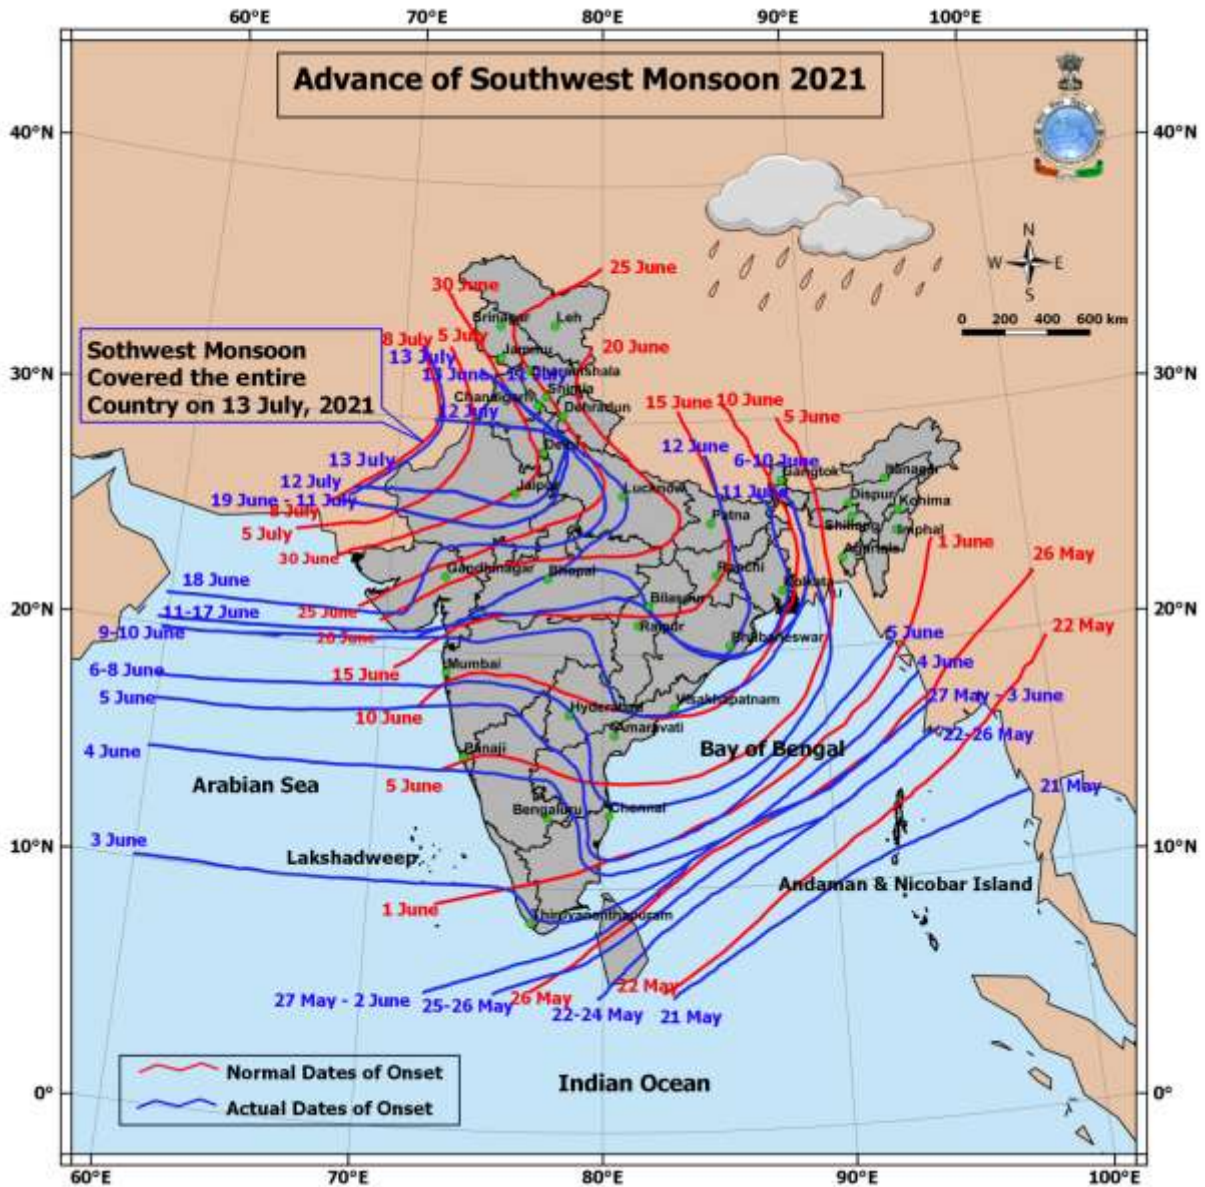

**Sub: Southwest Monsoon has covered entire country including Delhi**

In association with the continued prevalence of moist easterly winds from the Bay of Bengal in the lower levels since past 4 days, enhanced cloud cover and scattered to fairly widespread rainfall, the southwest monsoon has further advanced into remaining parts of the country including Delhi, remaining parts of Uttar Pradesh, Punjab, Haryana and Rajasthan. Thus, the Southwest Monsoon has covered entire country on 13th July, against the normal date of 08th July (Figure).

The monsoon advanced over Delhi, thus occurred on 13th July against the normal date of 27th June.

The dates of advance of monsoon over the country and Delhi against their normal date in recent years are shown in table 1.

**Rainfall recorded (from 0830 hours IST of 12.07.2021 to 0830 hours IST of 13.07.2021) (in cm), over areas where Monsoon advanced today:**

Safdarjung-2.5, Ayanagar-1.3, Palam-2.4, CHO Lodi Road-0.9, Ridge-1.0, Gurgram-5.1, Faridabad-2.8, Panipath-1.0, Rohtak-2.2, Hisar-3.3, Fatehabad-3.0, Jaisalmer-7.7, Bikaner-6.8, Churu-9.0.

Figure: Advancement of Southwest Monsoon over the country and their normal dates.

Table: Historical Dates of advance of Southwest Monsoon over Delhi and entire Country 1960-2020 and Dates of 2021

Year	Date of Advance of monsoon over Delhi	Date when monsoon covered entire India
1960	27-Jun	29-Jun
1961	9-Jun	21-Jun
1962	24-Jun	5-Jul
1963	7-Jul	14-Jul
1964	5-Jul	6-Jul
1965	7-Jul	10-Jul
1966	20-Jun	6-Jul
1967	2-Jul	2-Jul
1968	9-Jul	9-Jul
1969	12-Jul	15-Jul
1970	29-Jun	3-Jul