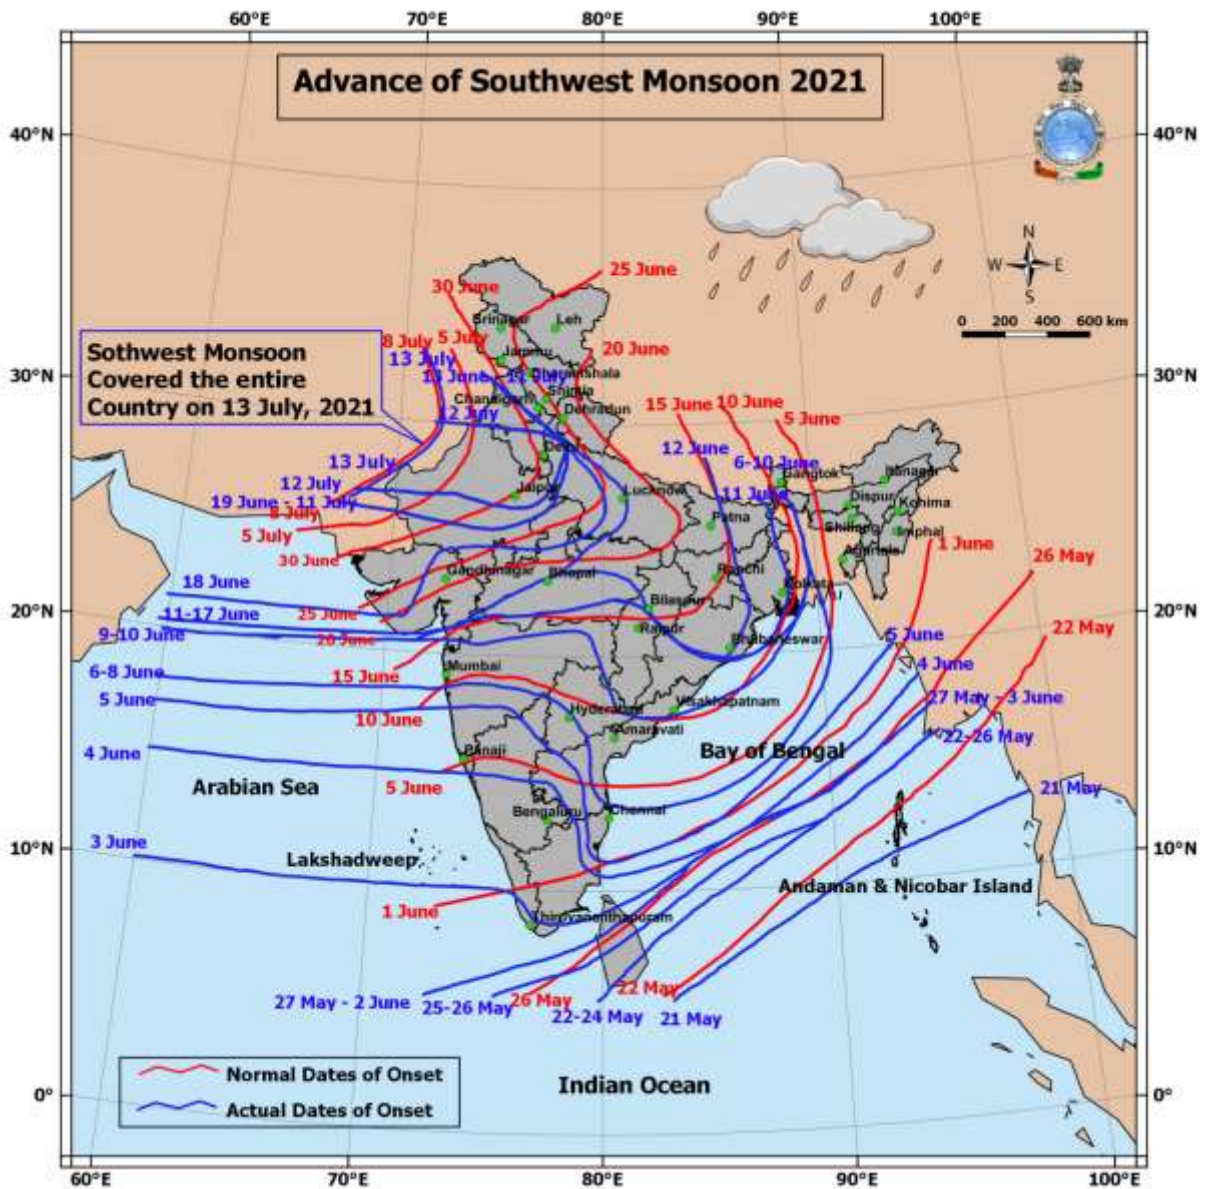

In association with the continued prevalence of moist easterly winds from the Bay of Bengal in the lower levels since past 4 days, enhanced cloud cover and scattered to fairly widespread rainfall, the southwest monsoon has further advanced into remaining parts of the country including Delhi, remaining parts of Uttar Pradesh, Punjab, Haryana and Rajasthan. Thus, the Southwest Monsoon has covered entire country on 13th July, against the normal date of 08th July (Figure).

The monsoon advanced over Delhi, thus occurred on 13th July against the normal date of 27th June.

The dates of advance of monsoon over the country and Delhi against their normal date in recent years are shown in table 1.

Rainfall recorded (from 0830 hours IST of 12.07.2021 to 0830 hours IST of 13.07.2021) (in cm), over areas where Monsoon advanced today:

Safdarjung-2.5, Ayanagar-1.3, Palam-2.4, CHO Lodi Road-0.9, Ridge-1.0, Gurgram-5.1, Faridabad-2.8, Panipath-1.0, Rohtak-2.2, Hisar-3.3, Fatehabad-3.0, Jaisalmer-7.7, Bikaner-6.8, Churu-9.0.

Figure: Advancement of Southwest Monsoon over the country and their normal dates.

Table: Historical Dates of advance of Southwest Monsoon over Delhi and entire Country 1960-2020 and Dates of 2021

Year	Date of Advance of monsoon over Delhi	Date when monsoon covered entire India
1960	27-Jun	29-Jun
1961	9-Jun	21-Jun
1962	24-Jun	5-Jul
1963	7-Jul	14-Jul
1964	5-Jul	6-Jul
1965	7-Jul	10-Jul
1966	20-Jun	6-Jul
1967	2-Jul	2-Jul
1968	9-Jul	9-Jul
1969	12-Jul	15-Jul
1970	29-Jun	3-Jul