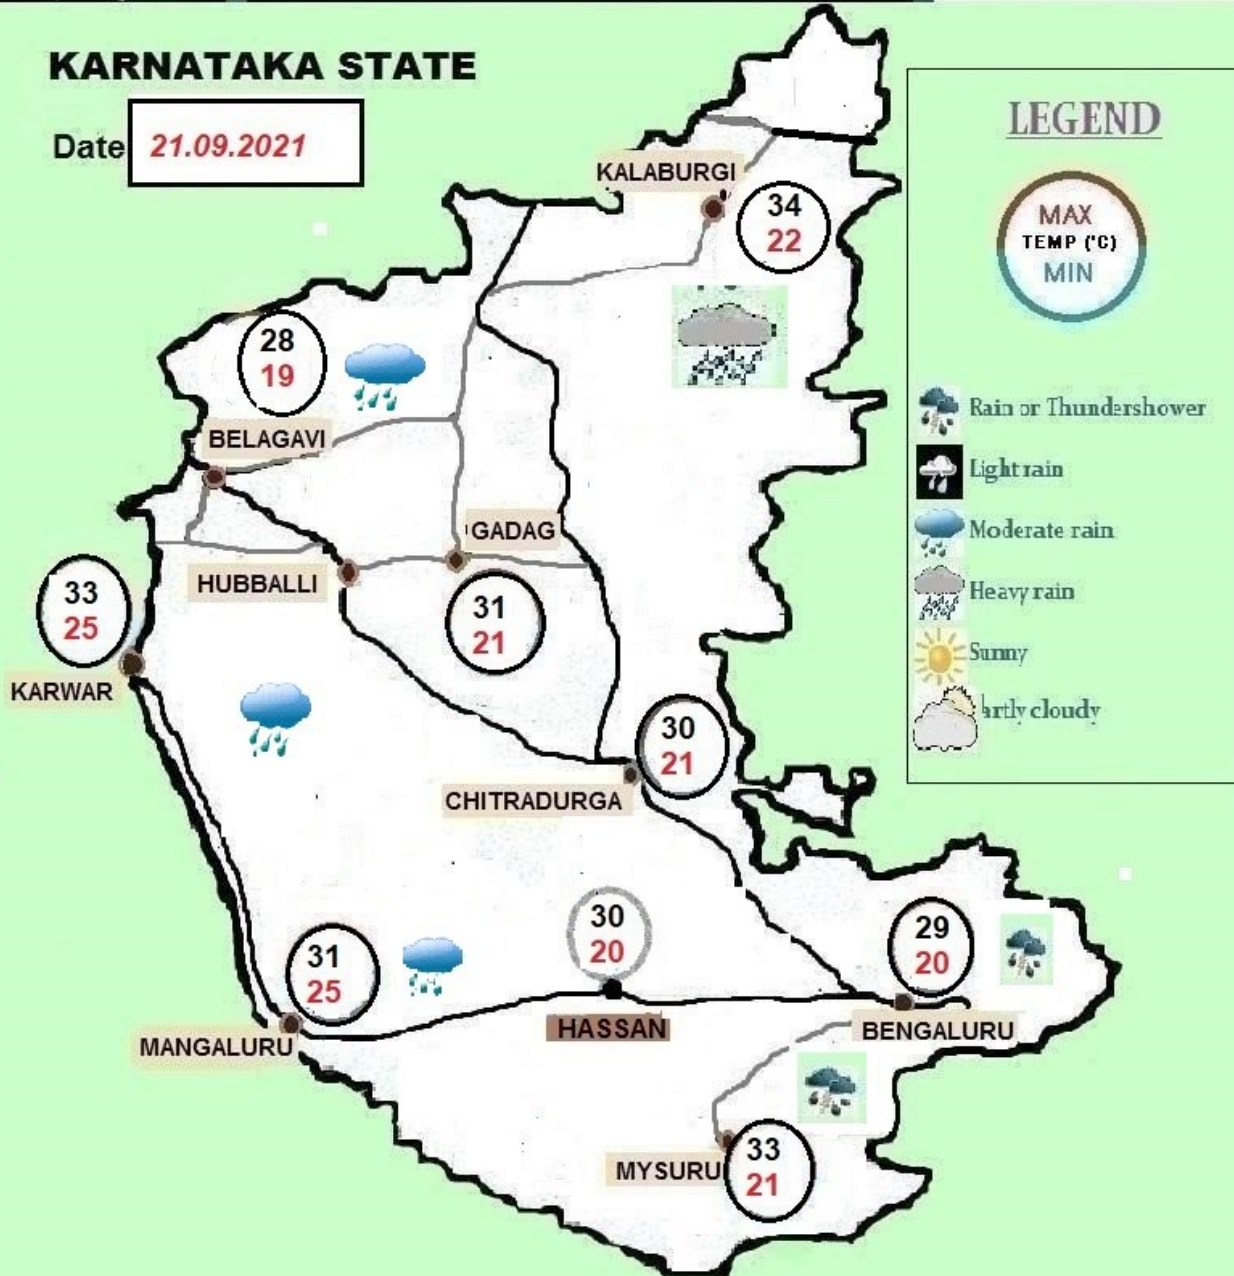

HIGHWAY FORECAST

KARNATAKA STATE

Date **21.09.2021**

LEGEND

- Rain or Thundershower
- Light rain
- Moderate rain
- Heavy rain
- Sunny
- Partly cloudy

FORECAST VALID UNTIL 1400 HRS OF 22.09.2021

- BENGALURU-MYSURU HIGHWAY -- Rain/thundershowers likely to occur at a few places.
- BENGALURU-MANGALURU HIGHWAY -- Rain/thundershowers likely to occur at a few places upto Hassan and at many places upto Mangaluru.
- BENGALURU-BELAGAVI HIGHWAY -- Rain/thundershowers likely to occur at a few places upto Chitradurga and at many places upto Belagavi.
- BENGALURU-KALABURGI HIGHWAY -- Rain/thundershowers likely to occur at a few places upto Chitradurga and at many places upto Kalaburgi.

METEOROLOGICAL CENTRE, PALACE ROAD, BENGALURU-1