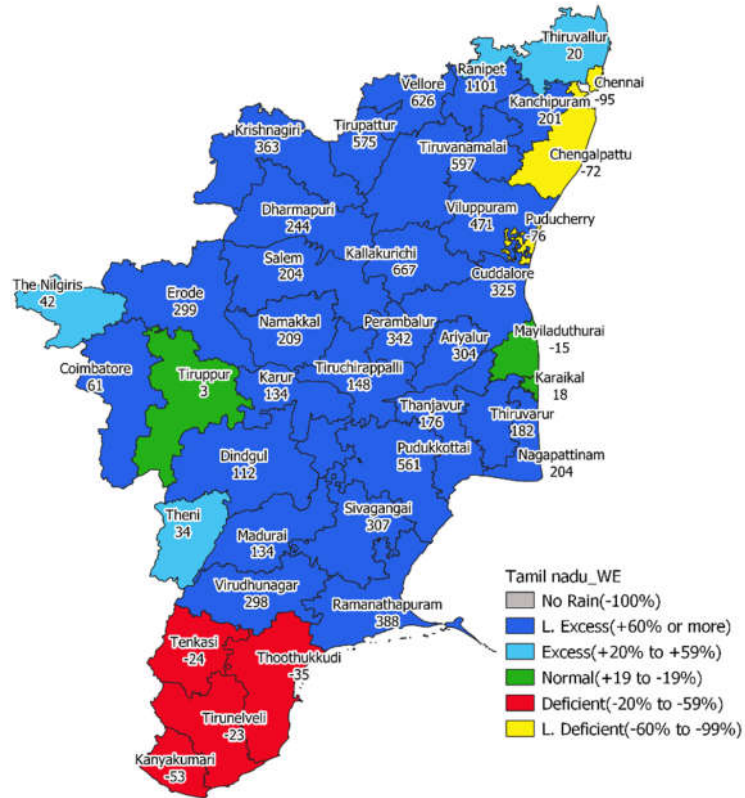

TAMILNADU DISTRICTS WEEK ENDING 10.05.2023