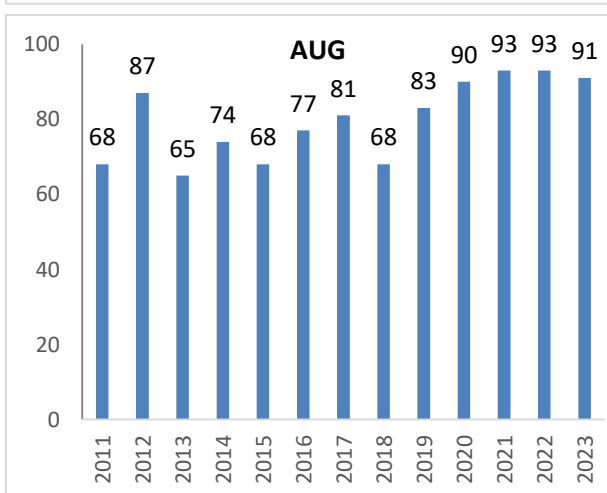

Regional Weather Forecasting Centre, RMC NEW DELHI

RAINFALL FORECAST ACCURACY OF DELHI

1. YEAR-WISE

2. SEASON-WISE

3.

MONTH-WISE

BRW