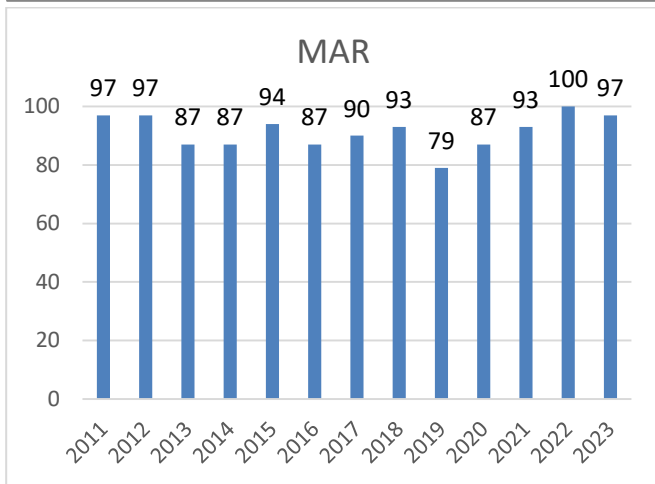

Regional Weather Forecasting Centre, RMC NEW DELHI

RAINFALL FORECAST ACCURACY OF DELHI

1. YEAR-WISE

2. SEASON-WISE

3.

MONTH-WISE

BRW