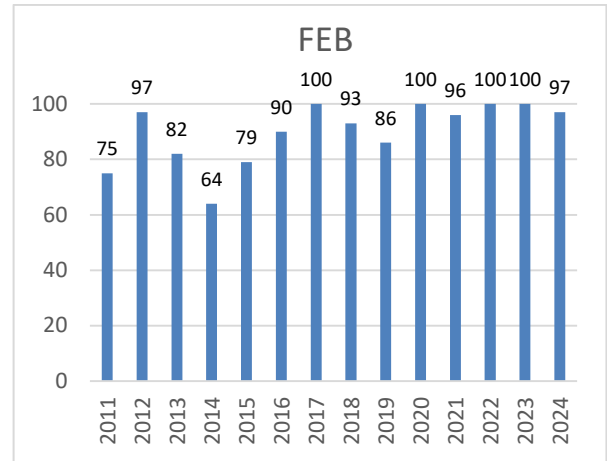

Regional Weather Forecasting Centre, RMC NEW DELHI

RAINFALL FORECAST ACCURACY OF DELHI

1. YEAR-WISE

2. SEASON-WISE

3.

MONTH-WISE

BRW