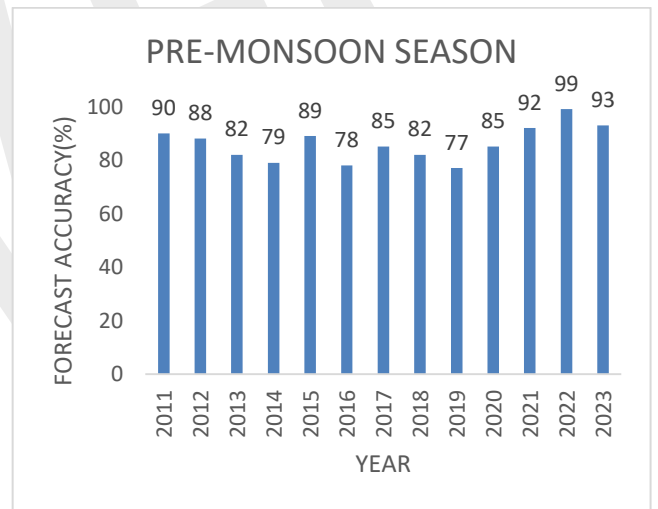

Regional Weather Forecasting Centre, RMC NEW DELHI

RAINFALL FORECAST ACCURACY OF DELHI

1. YEAR-WISE

2. SEASON-WISE

3.

MONTH-WISE

BRW