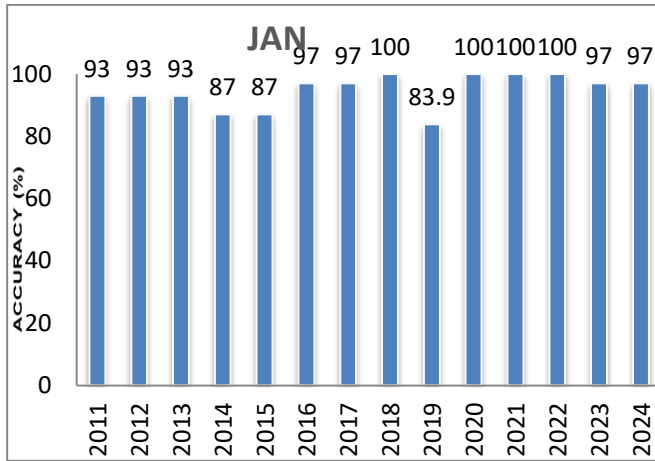

Regional Weather Forecasting Centre, RMC NEW DELHI

RAINFALL FORECAST ACCURACY OF DELHI

1. YEAR-WISE

2. SEASON-WISE

3.

MONTH-WISE

BRW