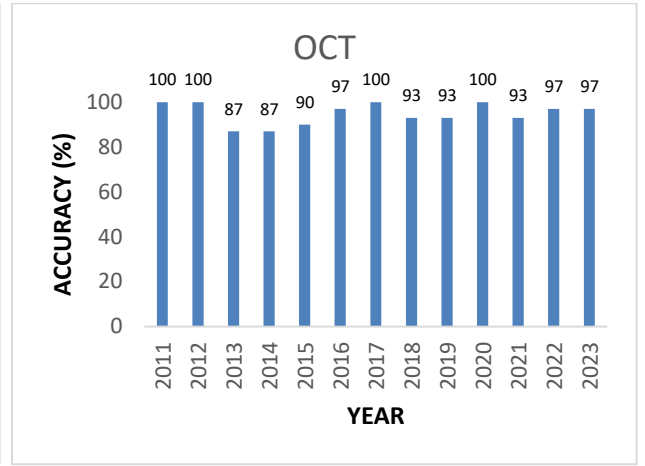

Regional Weather Forecasting Centre, RMC NEW DELHI

RAINFALL FORECAST ACCURACY OF DELHI

1. YEAR-WISE

2. SEASON-WISE

3.

MONTH-WISE

BRW