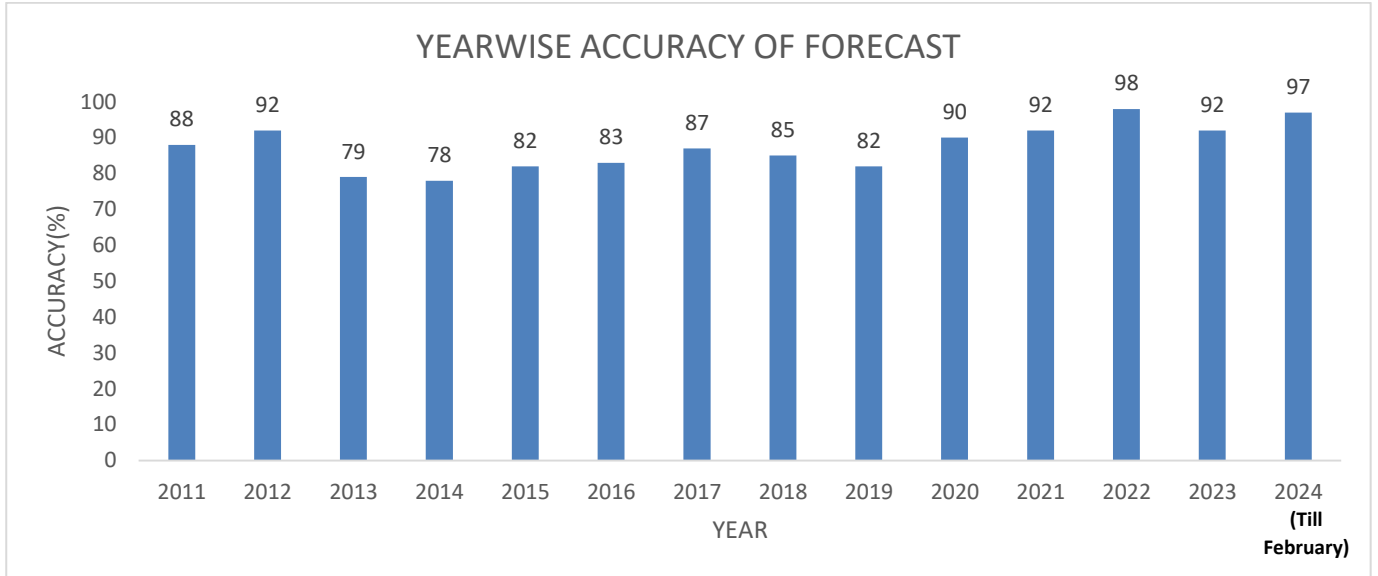

Regional Weather Forecasting Centre, RMC NEW DELHI

RAINFALL FORECAST ACCURACY OF DELHI

1. YEAR-WISE

2. SEASON-WISE

3.

MONTH-WISE

BRW