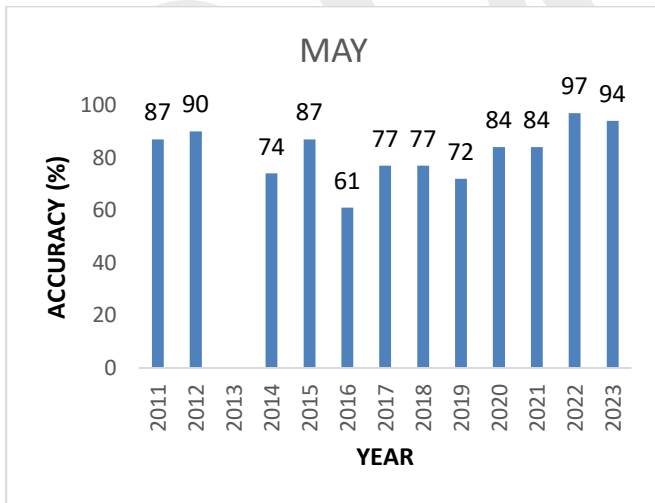

Regional Weather Forecasting Centre, RMC NEW DELHI

RAINFALL FORECAST ACCURACY OF DELHI

1. YEAR-WISE

2. SEASON-WISE

3.

MONTH-WISE

BRW