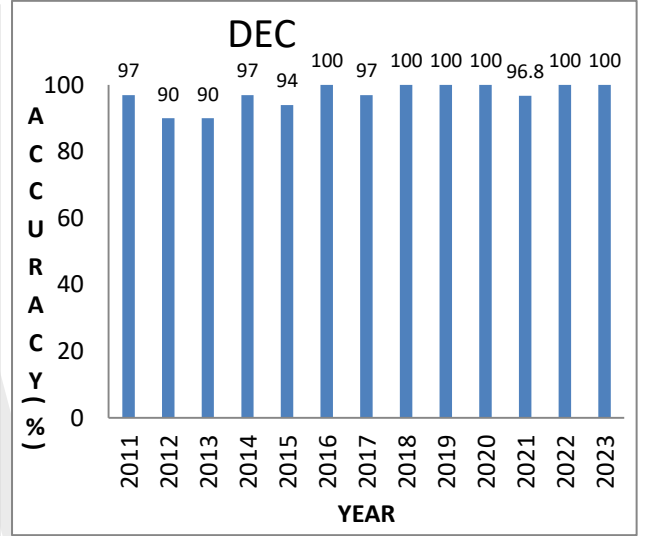

Regional Weather Forecasting Centre, RMC NEW DELHI

RAINFALL FORECAST ACCURACY OF DELHI

1. YEAR-WISE

2. SEASON-WISE

3.

MONTH-WISE

BRW