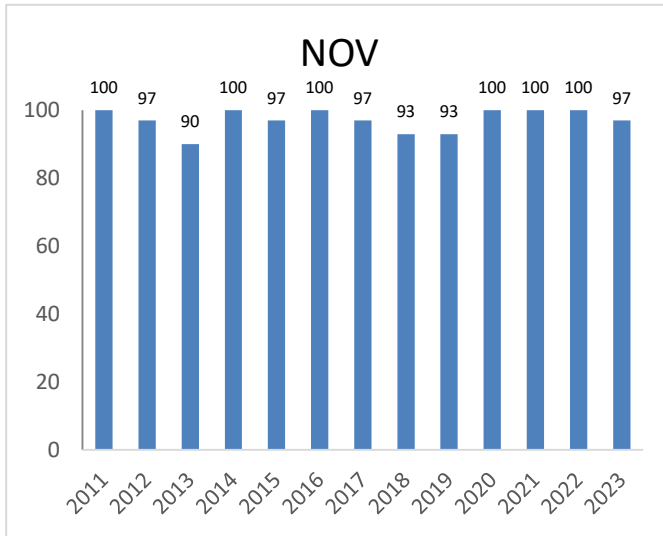

Regional Weather Forecasting Centre, RMC NEW DELHI

RAINFALL FORECAST ACCURACY OF DELHI

1. YEAR-WISE

2. SEASON-WISE

3.

MONTH-WISE

BRW