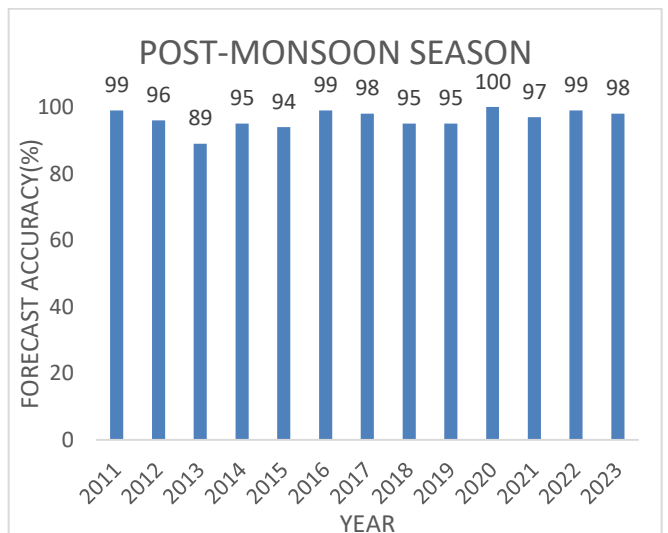

Regional Weather Forecasting Centre, RMC NEW DELHI

RAINFALL FORECAST ACCURACY OF DELHI

1. YEAR-WISE

2. SEASON-WISE

3.

MONTH-WISE

BRW