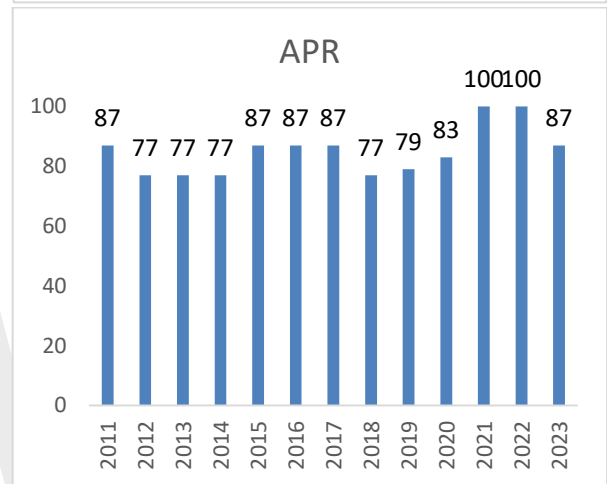

Regional Weather Forecasting Centre, RMC NEW DELHI

RAINFALL FORECAST ACCURACY OF DELHI

1. YEAR-WISE

2. SEASON-WISE

3.

MONTH-WISE

BRW