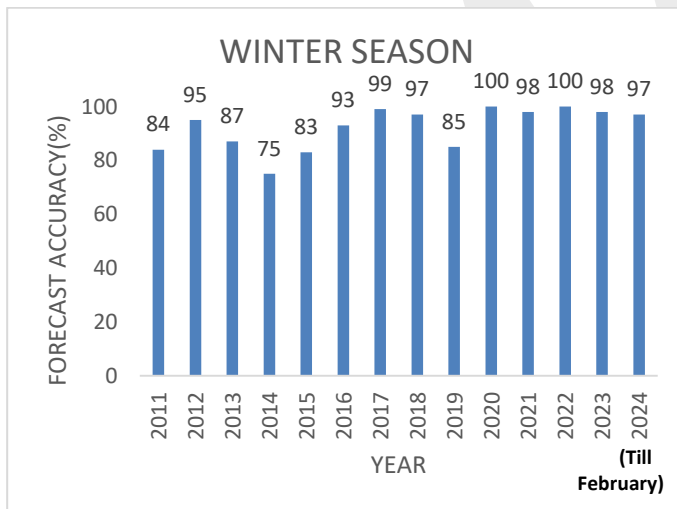

Regional Weather Forecasting Centre, RMC NEW DELHI

RAINFALL FORECAST ACCURACY OF DELHI

1. YEAR-WISE

2. SEASON-WISE

3.

MONTH-WISE

BRW