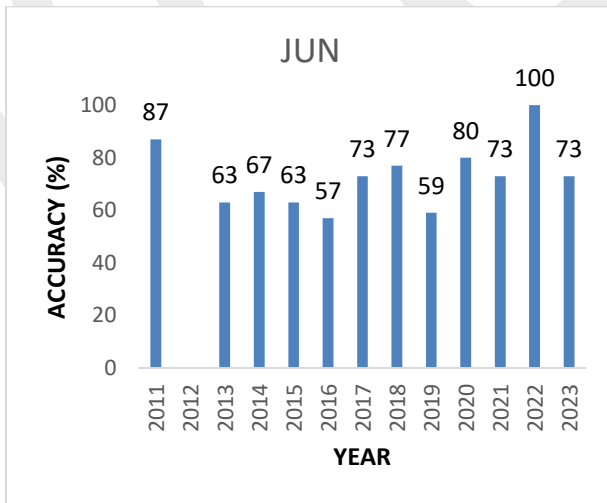

Regional Weather Forecasting Centre, RMC NEW DELHI

RAINFALL FORECAST ACCURACY OF DELHI

1. YEAR-WISE

2. SEASON-WISE

3.

MONTH-WISE

BRW