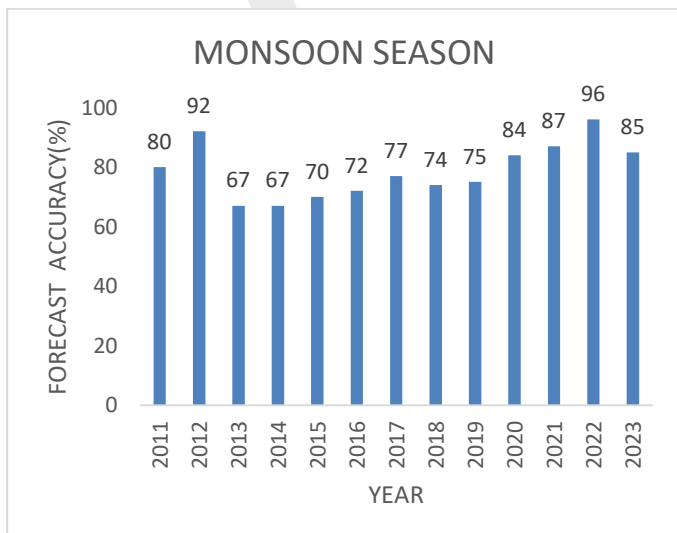

Regional Weather Forecasting Centre, RMC NEW DELHI

RAINFALL FORECAST ACCURACY OF DELHI

1. YEAR-WISE

2. SEASON-WISE

3.

MONTH-WISE

BRW