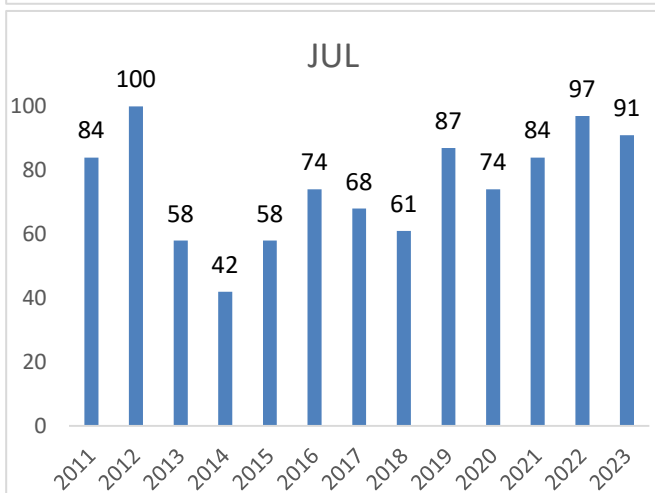

Regional Weather Forecasting Centre, RMC NEW DELHI

RAINFALL FORECAST ACCURACY OF DELHI

1. YEAR-WISE

2. SEASON-WISE

3.

MONTH-WISE

BRW