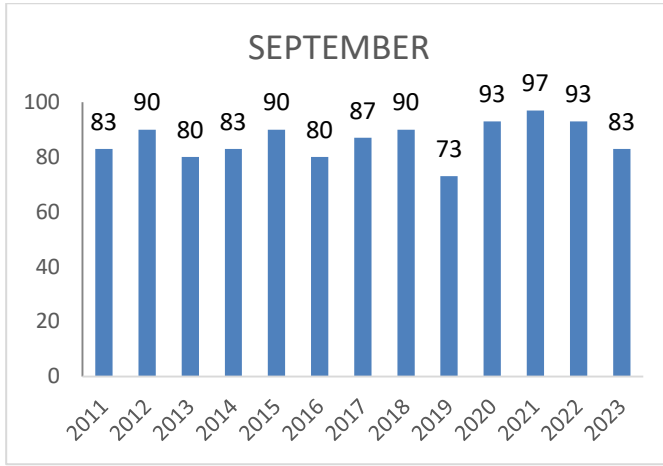

Regional Weather Forecasting Centre, RMC NEW DELHI

RAINFALL FORECAST ACCURACY OF DELHI

1. YEAR-WISE

2. SEASON-WISE

3.

MONTH-WISE

BRW