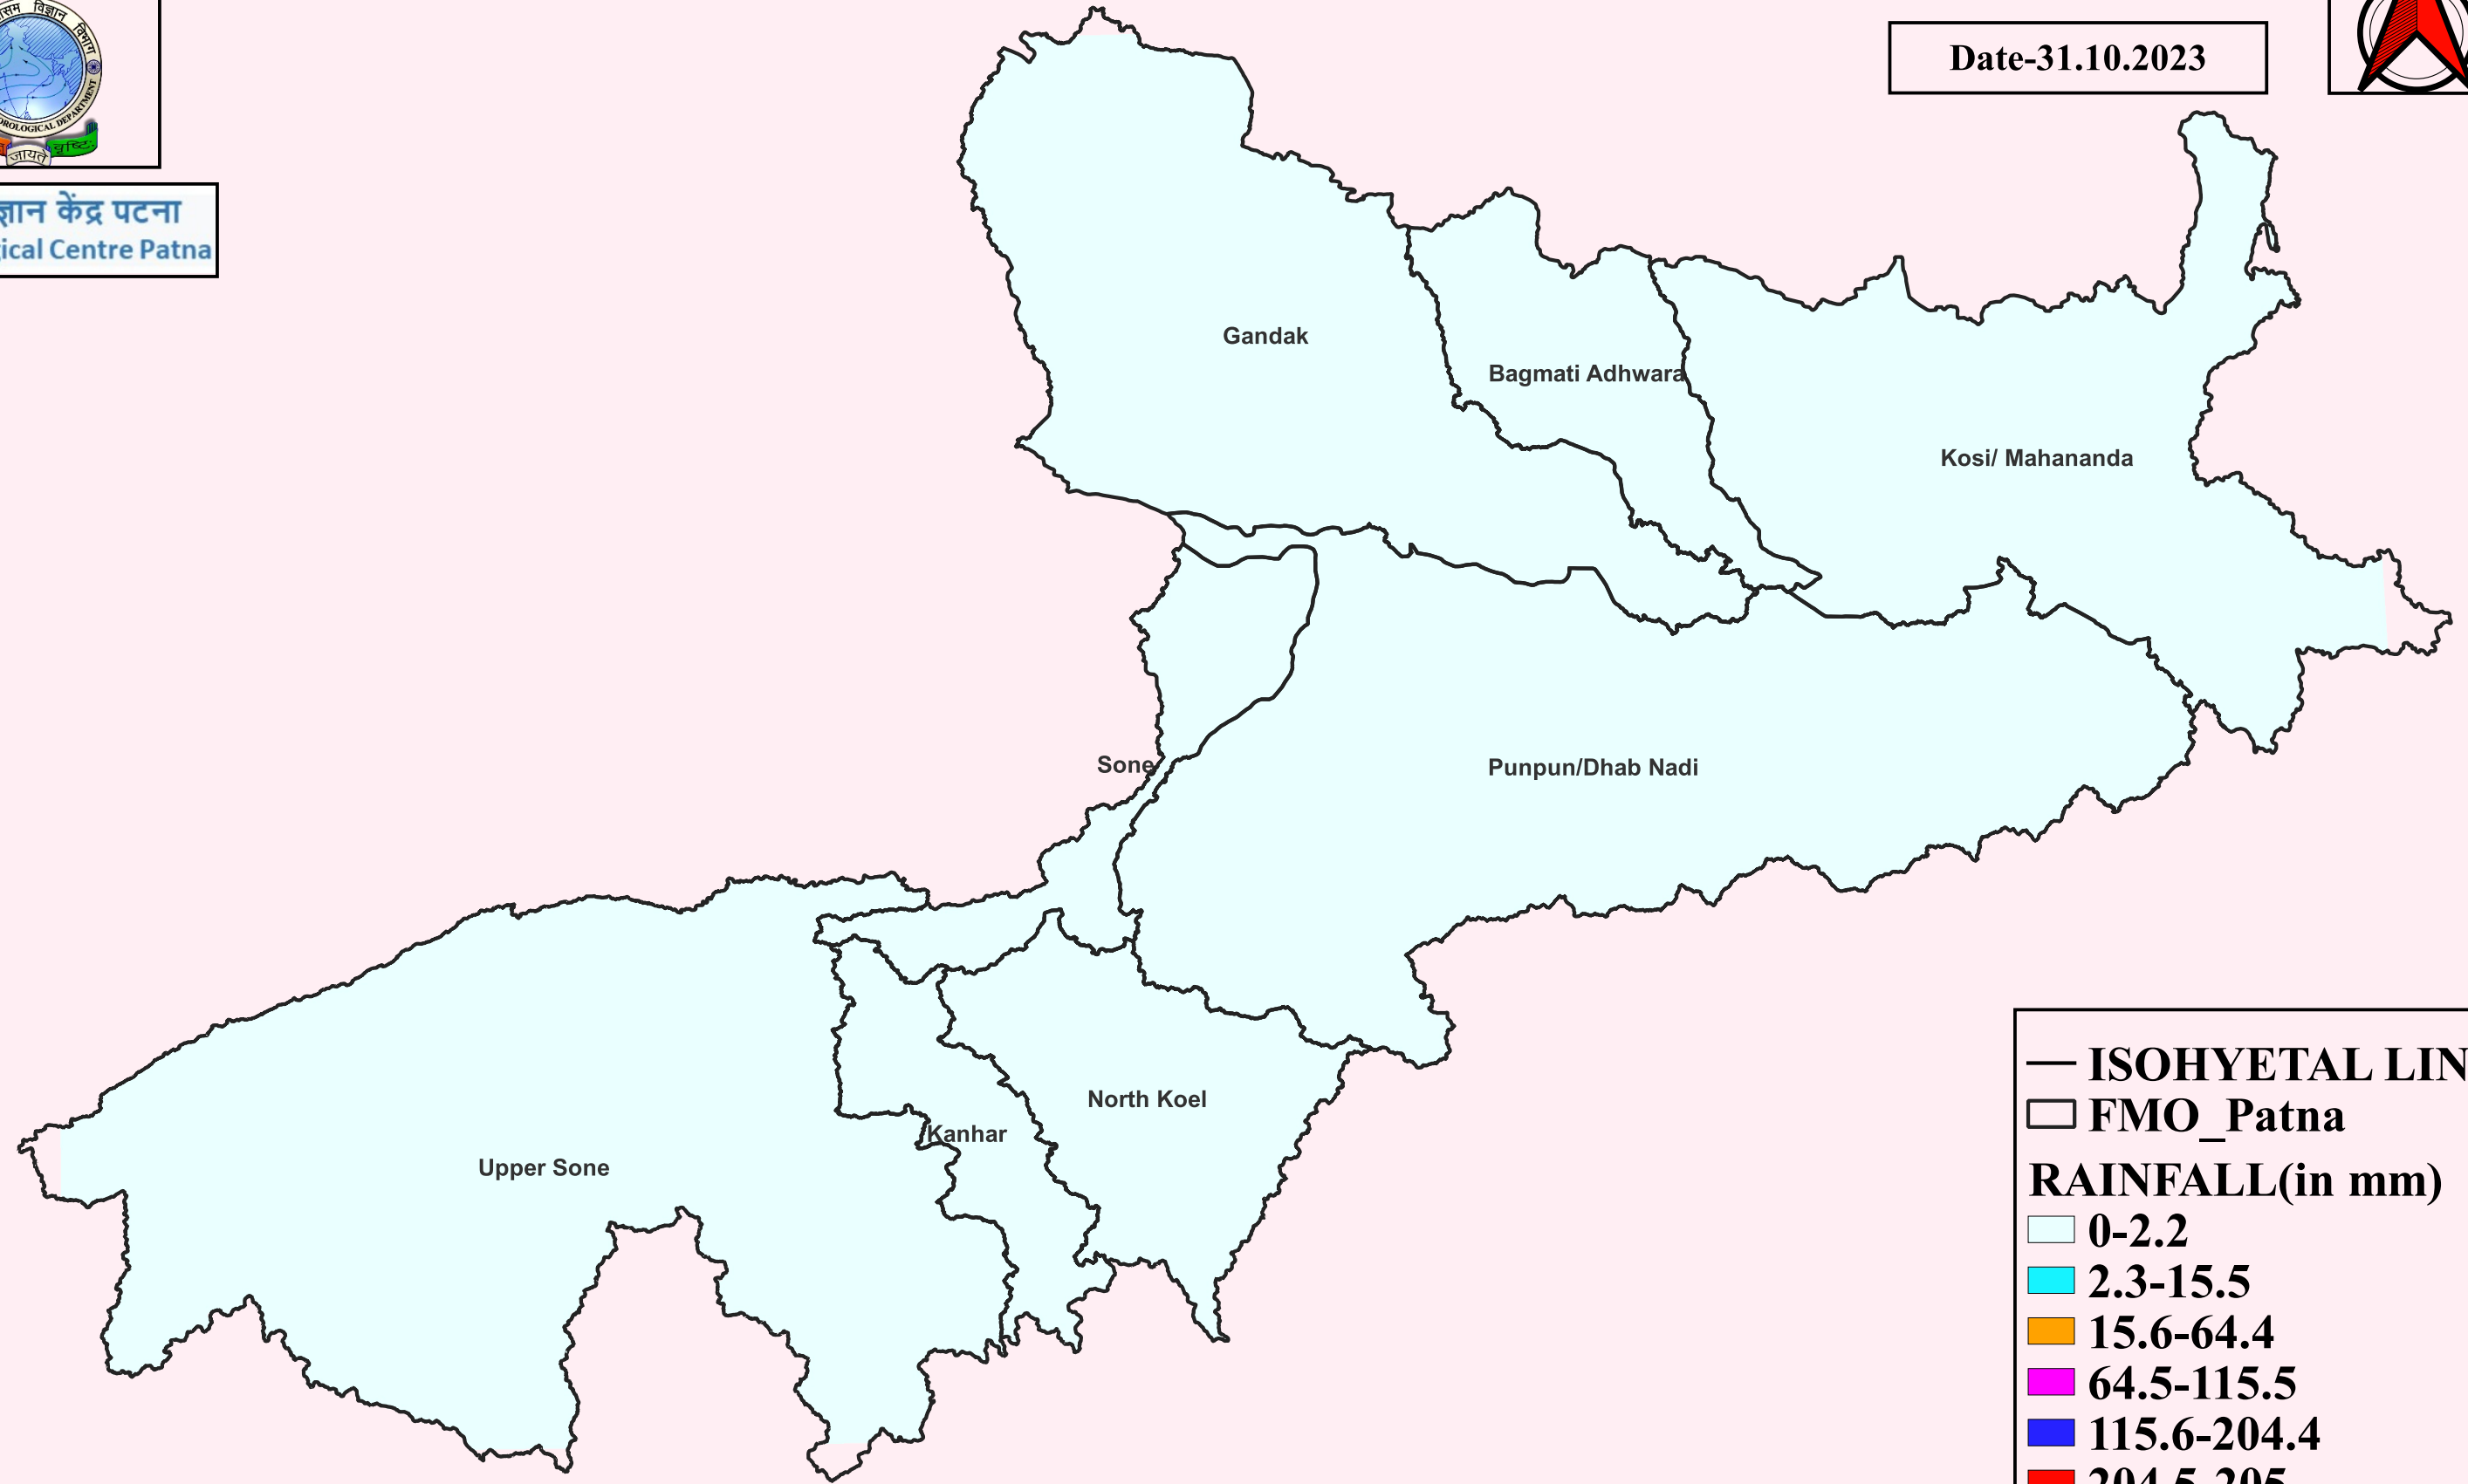

Isohyetal analysis of observed rainfall of FMO Patna

मौसम विज्ञान केंद्र पटना
Meteorological Centre Patna

Date-31.10.2023

— ISOHYETAL LINE
□ FMO_Patna

RAINFALL(in mm)

- 0-2.2
- 2.3-15.5
- 15.6-64.4
- 64.5-115.5
- 115.6-204.4
- 204.5-205

Chief amount of rainfall in (mm):- NO Rainfall Recorded over the region.