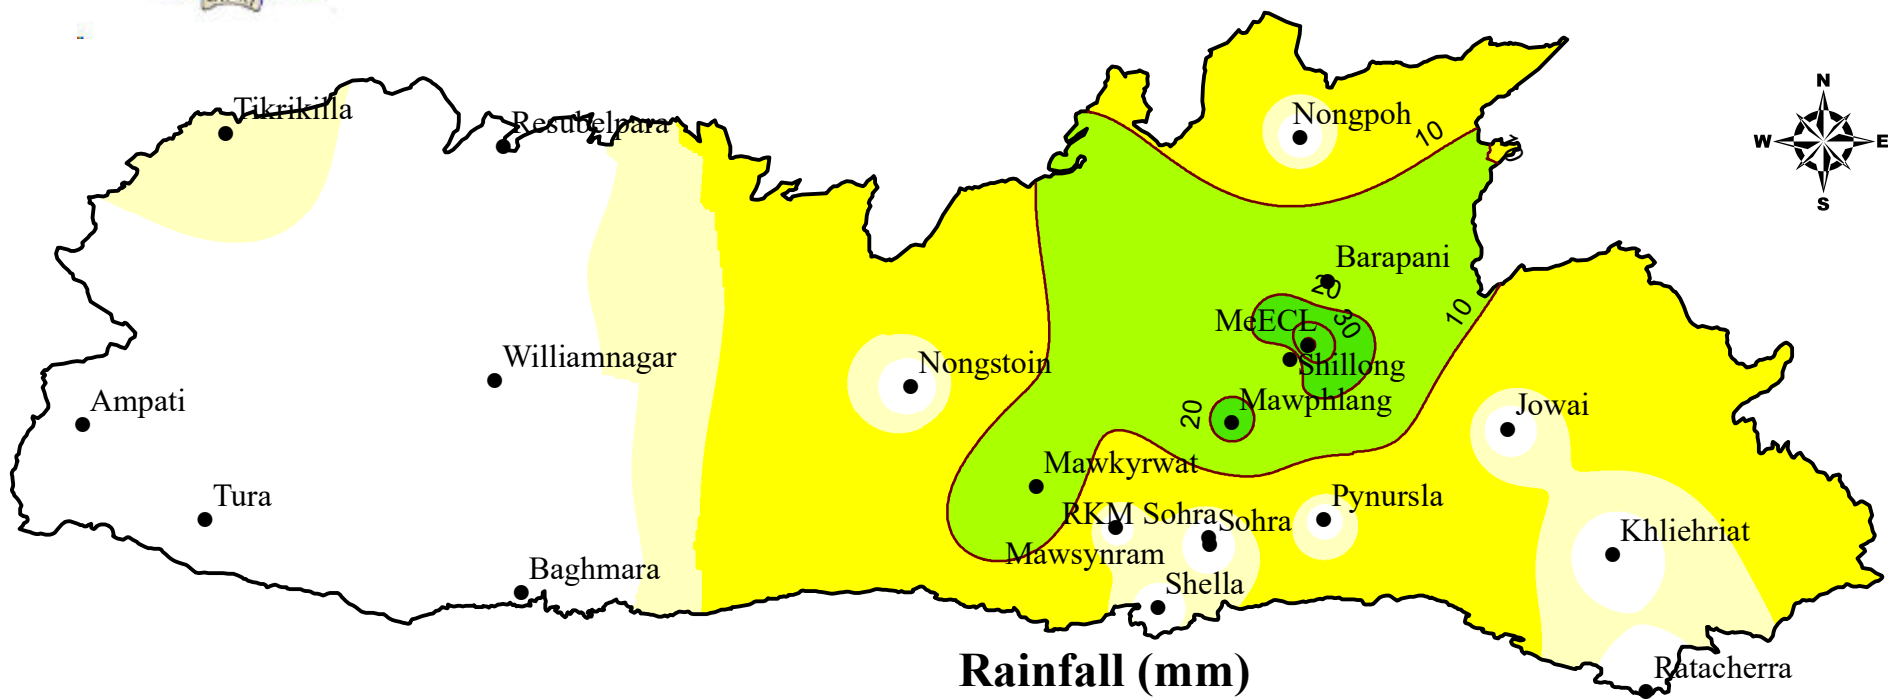

90 0'0"E 90 30'0"E 91 0'0"E 91 30'0"E 92 0'0"E 92 30'0"E 93 0'0"E

# Meteorological Centre, Shillong Realized Rainfall over Meghalaya

Date: 06 June 2026

26 30'0"N  
26 0'0"N  
25 30'0"N  
25 0'0"N  
24 30'0"N

26 30'0"N  
26 0'0"N  
25 30'0"N  
25 0'0"N  
24 30'0"N

Source:  
Past 24 Hours Rainfall (mm)  
(0830 IST Yesterday upto 0830 IST Today)

| Rainfall (mm) |          |  |               |
|---------------|----------|--|---------------|
|               | < 1      |  | 40 - 70       |
|               | 1 - 2.5  |  | 70 - 130      |
|               | 2.5 - 10 |  | 130 - 204     |
|               | 10 - 20  |  | >204          |
|               | 20 - 40  |  | Rainfall (mm) |