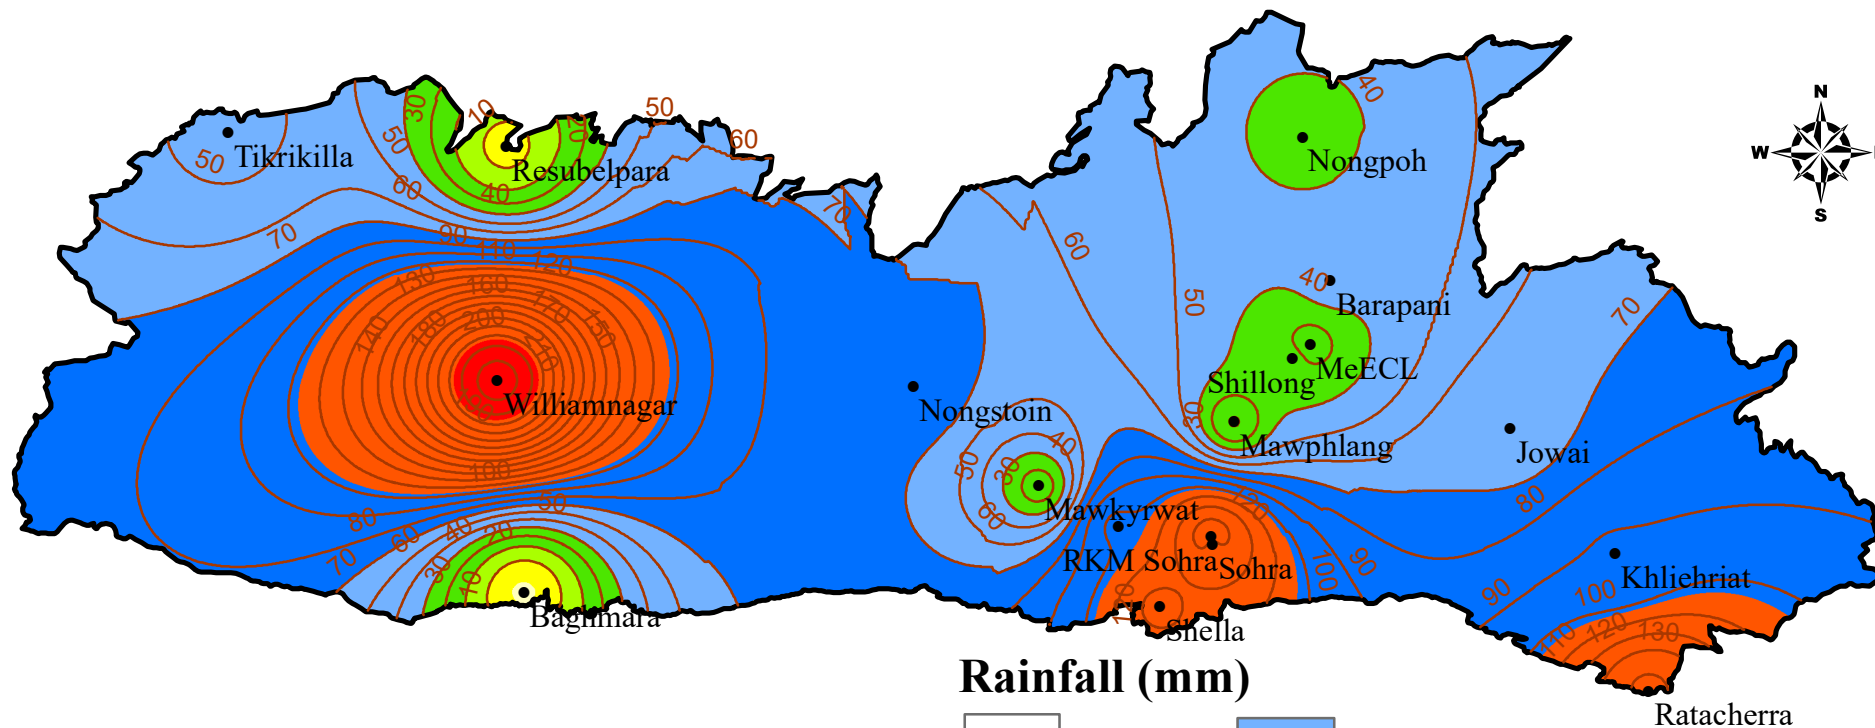

90 0'0"E

90 30'0"E

91 0'0"E

91 30'0"E

92 0'0"E

92 30'0"E

26 30'0"N

26 30'0"N

26 00'0"N

26 00'0"N

25 30'0"N

25 30'0"N

25 00'0"N

25 00'0"N

24 30'0"N

24 30'0"N

Meteorological Centre, Shillong Realized Rainfall over Meghalaya

Date: 17 June 2024

Source:
 Past 24 Hours Rainfall (mm)
 (0830 IST Yesterday upto 0830 IST Today)

Rainfall (mm)

| | | | |
|--|----------|--|---------------|
| | < 1 | | 40 - 70 |
| | 1 - 2.5 | | 70 - 130 |
| | 2.5 - 10 | | 130 - 204 |
| | 10 - 20 | | >204 |
| | 20 - 40 | | Rainfall (mm) |