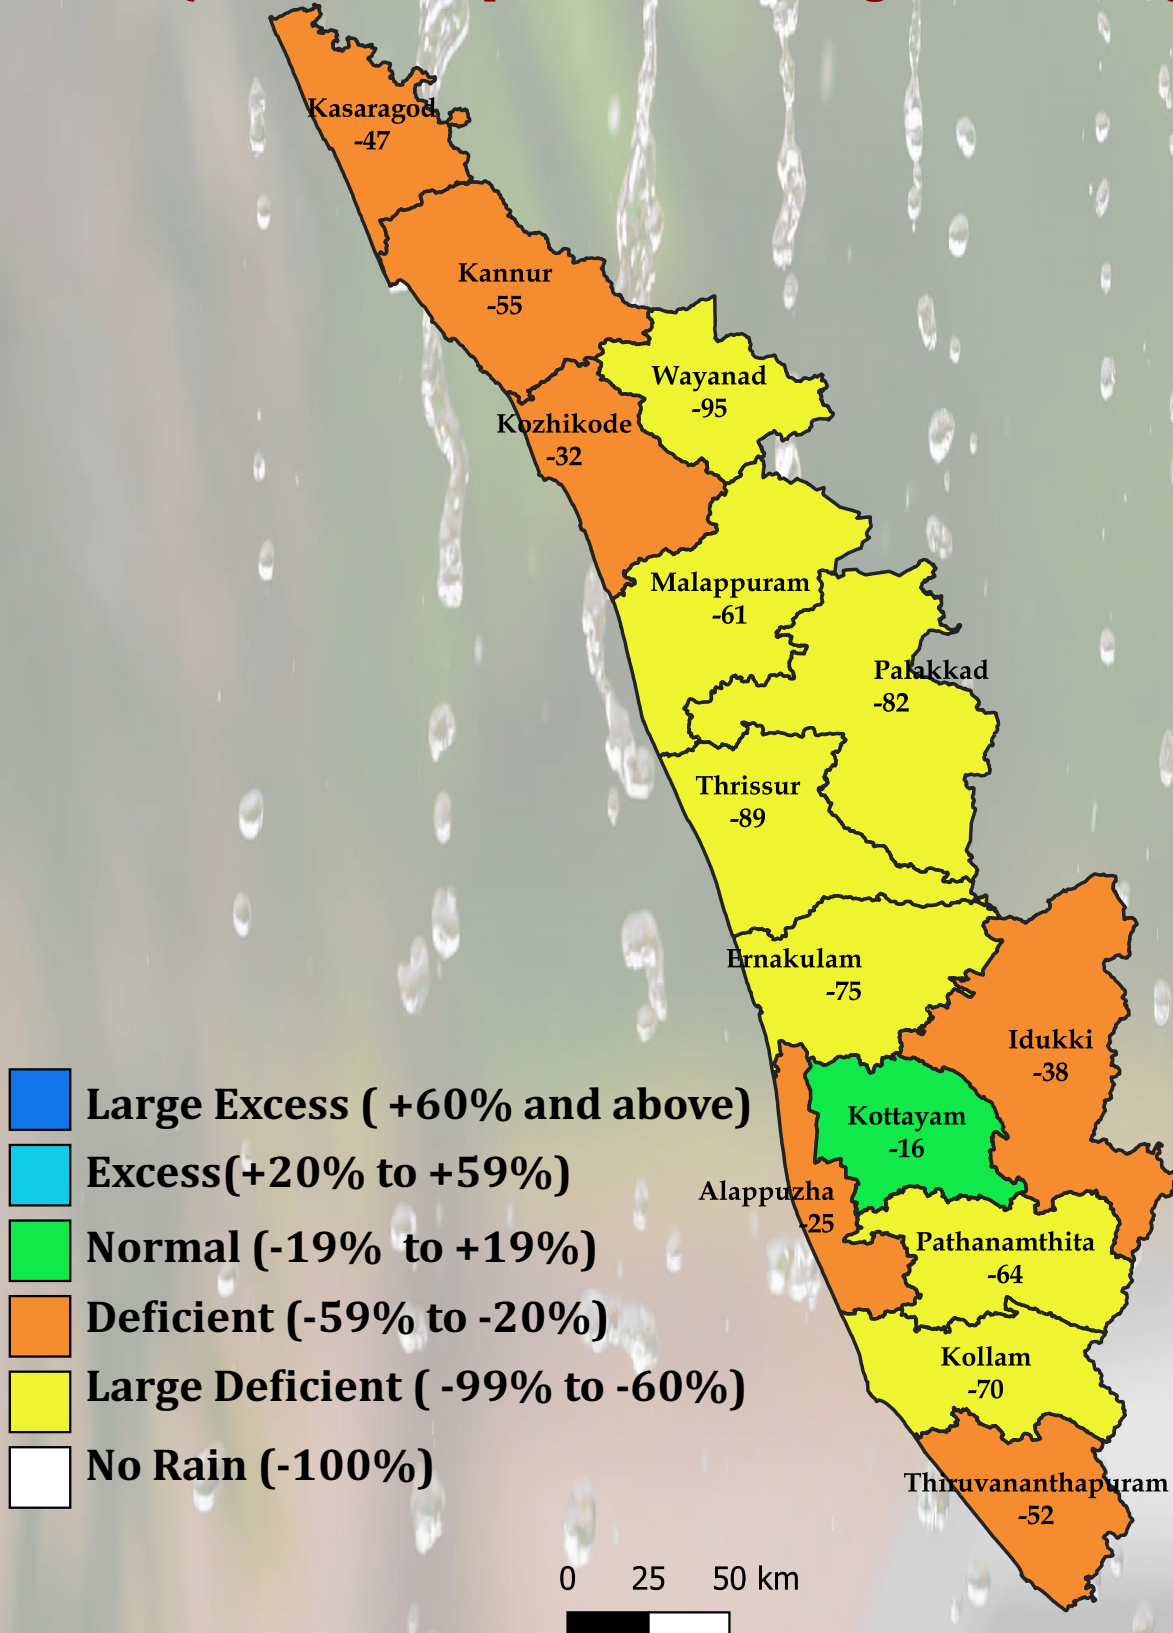

WEEK'S RAINFALL

8-5-2025 to 14-5-2025

(Rainfall % departures from Long Period Averages)

0 25 50 km